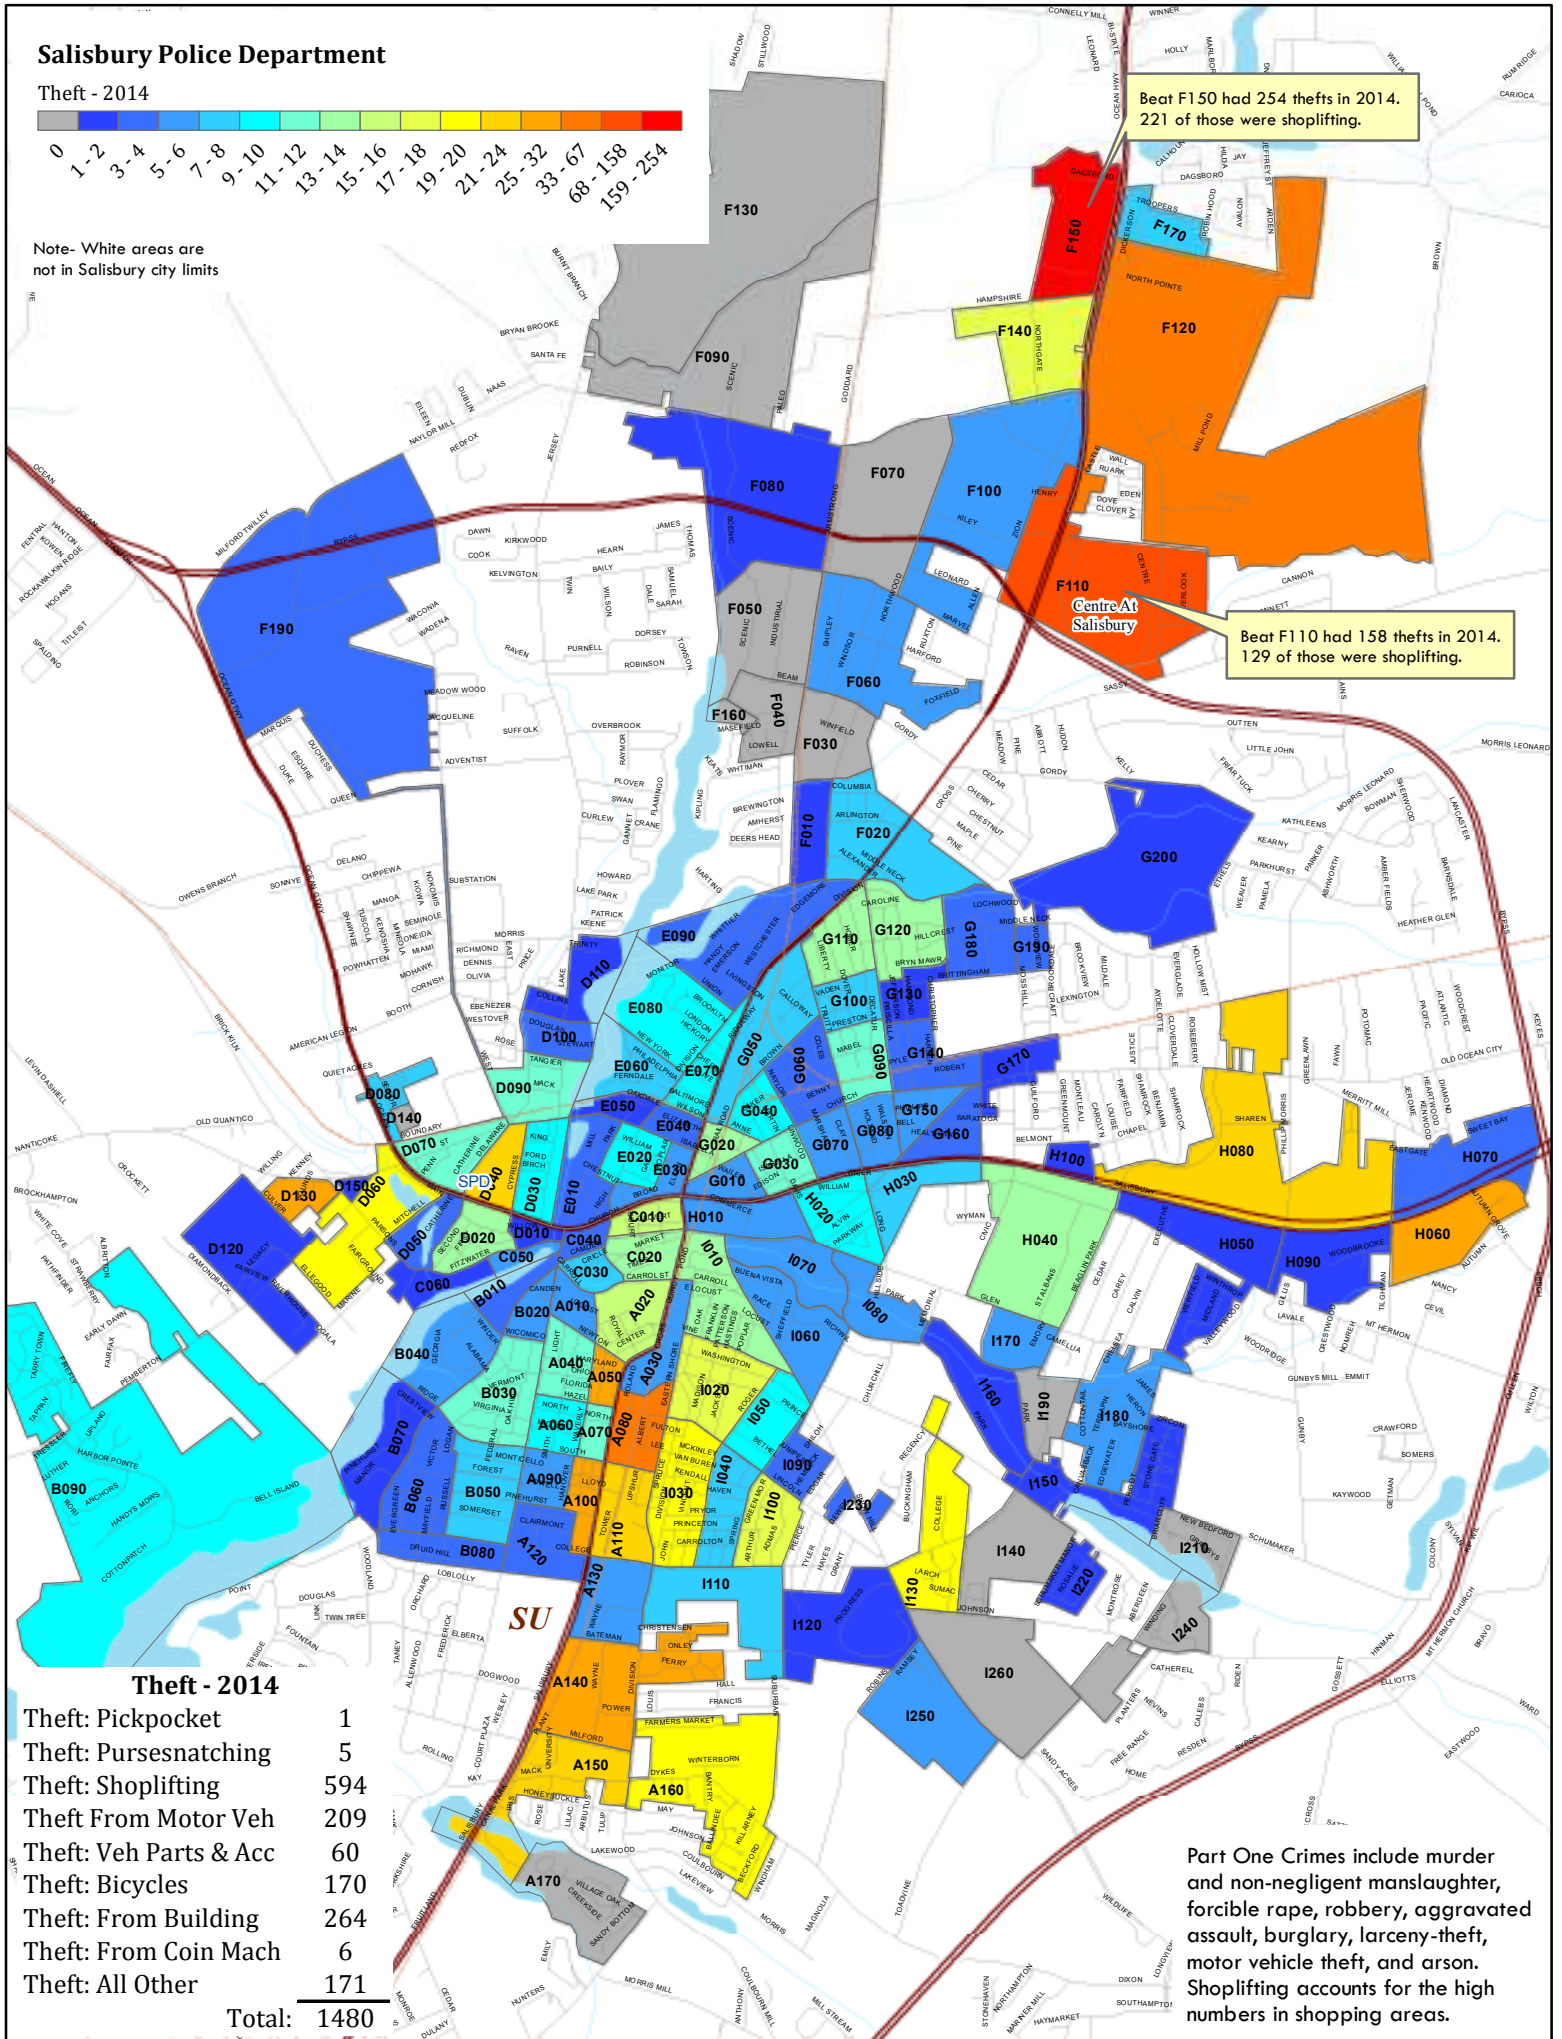

Salisbury Police Department

Theft - 2014

Note- White areas are not in Salisbury city limits

Beat F150 had 254 thefts in 2014. 221 of those were shoplifting.

Beat F110 had 158 thefts in 2014. 129 of those were shoplifting.

Theft - 2014

Theft: Pickpocket	1
Theft: Pursesnatching	5
Theft: Shoplifting	594
Theft From Motor Veh	209
Theft: Veh Parts & Acc	60
Theft: Bicycles	170
Theft: From Building	264
Theft: From Coin Mach	6
Theft: All Other	171
Total:	1480

Part One Crimes include murder and non-negligent manslaughter, forcible rape, robbery, aggravated assault, burglary, larceny-theft, motor vehicle theft, and arson. Shoplifting accounts for the high numbers in shopping areas.