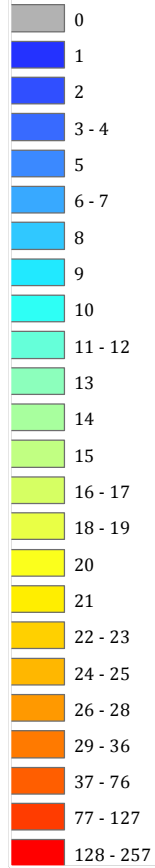

Salisbury Police Department

Theft 2015

White areas are outside city limits.

Theft 2015

Theft: Pickpocket	4
Theft: Shoplifting	596
Theft From Motor Veh	263
Theft: Veh Parts & Acc	59
Theft: Bicycles	143
Theft: From Building	262
Theft: From Coin Mach	10
Theft: All Other	152
Total:	1489

F150 had 257 Part One Crimes in 2015- all theft. 238 of those thefts were shoplifting.

F110 had 135 Part One Crimes in 2015- 127 were thefts. 99 of those thefts were shoplifting.

Part One Crimes include murder and non-negligent manslaughter, forcible rape, robbery, aggravated assault, burglary, larceny-theft, motor vehicle theft, and arson. Shoplifting accounts for the high numbers in shopping areas.