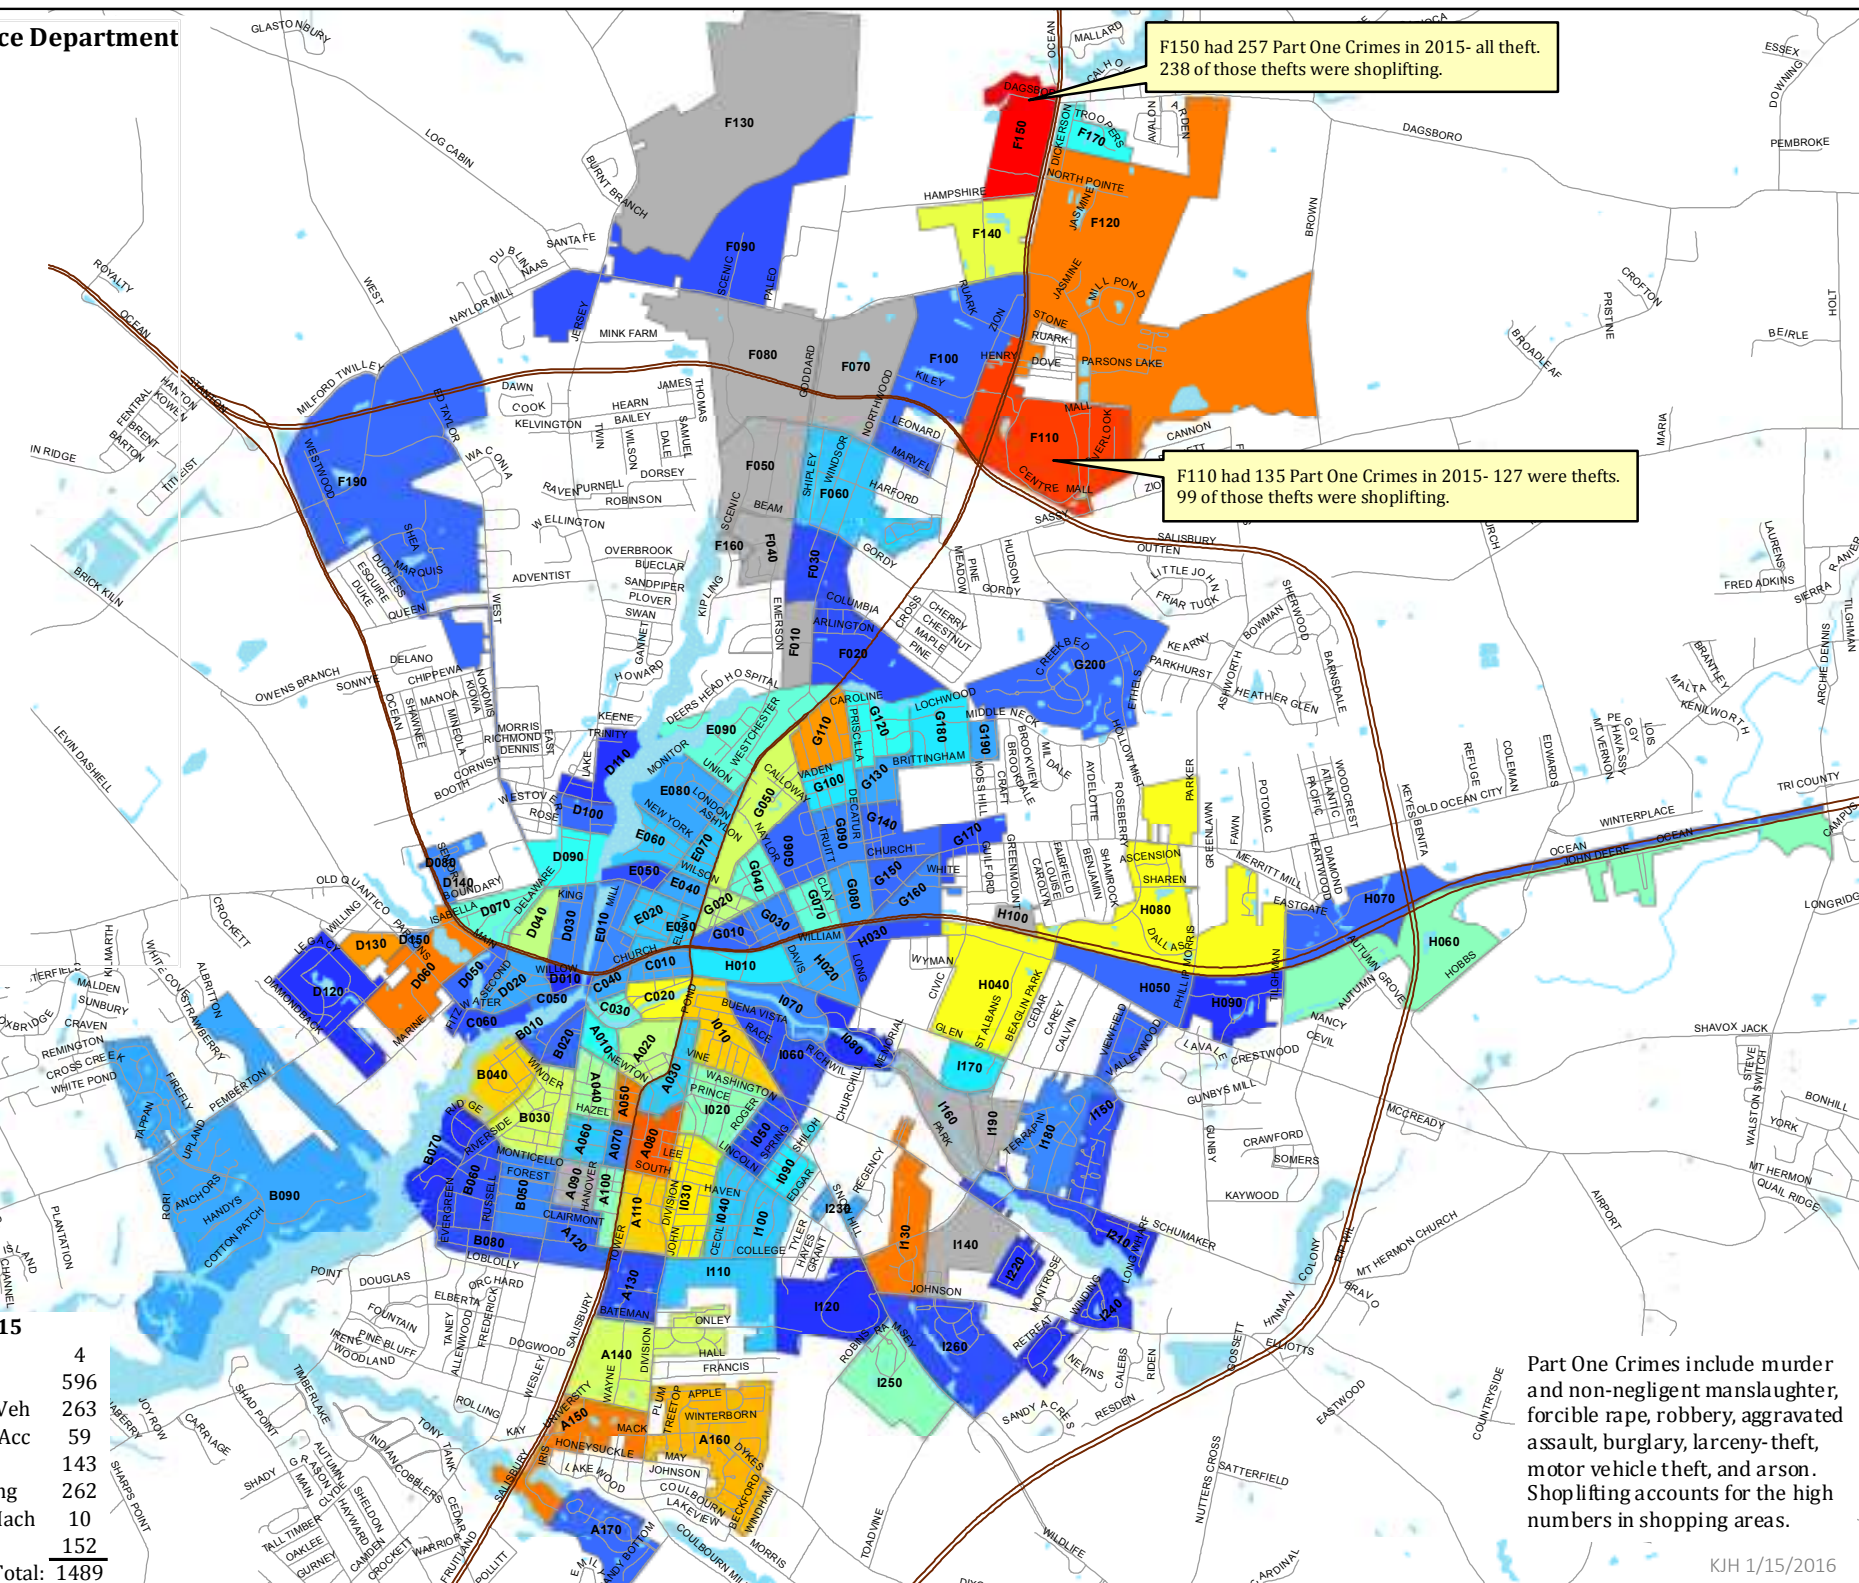

Salisbury Police Department

Theft 2015

White areas are outside city limits.

Theft 2015

Theft: Pickpocket	4
Theft: Shoplifting	596
Theft From Motor Veh	263
Theft: Veh Parts & Acc	59
Theft: Bicycles	143
Theft: From Building	262
Theft: From Coin Mach	10
Theft: All Other	152
Total:	1489

F150 had 257 Part One Crimes in 2015- all theft. 238 of those thefts were shoplifting.

F110 had 135 Part One Crimes in 2015- 127 were thefts. 99 of those thefts were shoplifting.

Part One Crimes include murder and non-negligent manslaughter, forcible rape, robbery, aggravated assault, burglary, larceny-theft, motor vehicle theft, and arson. Shoplifting accounts for the high numbers in shopping areas.