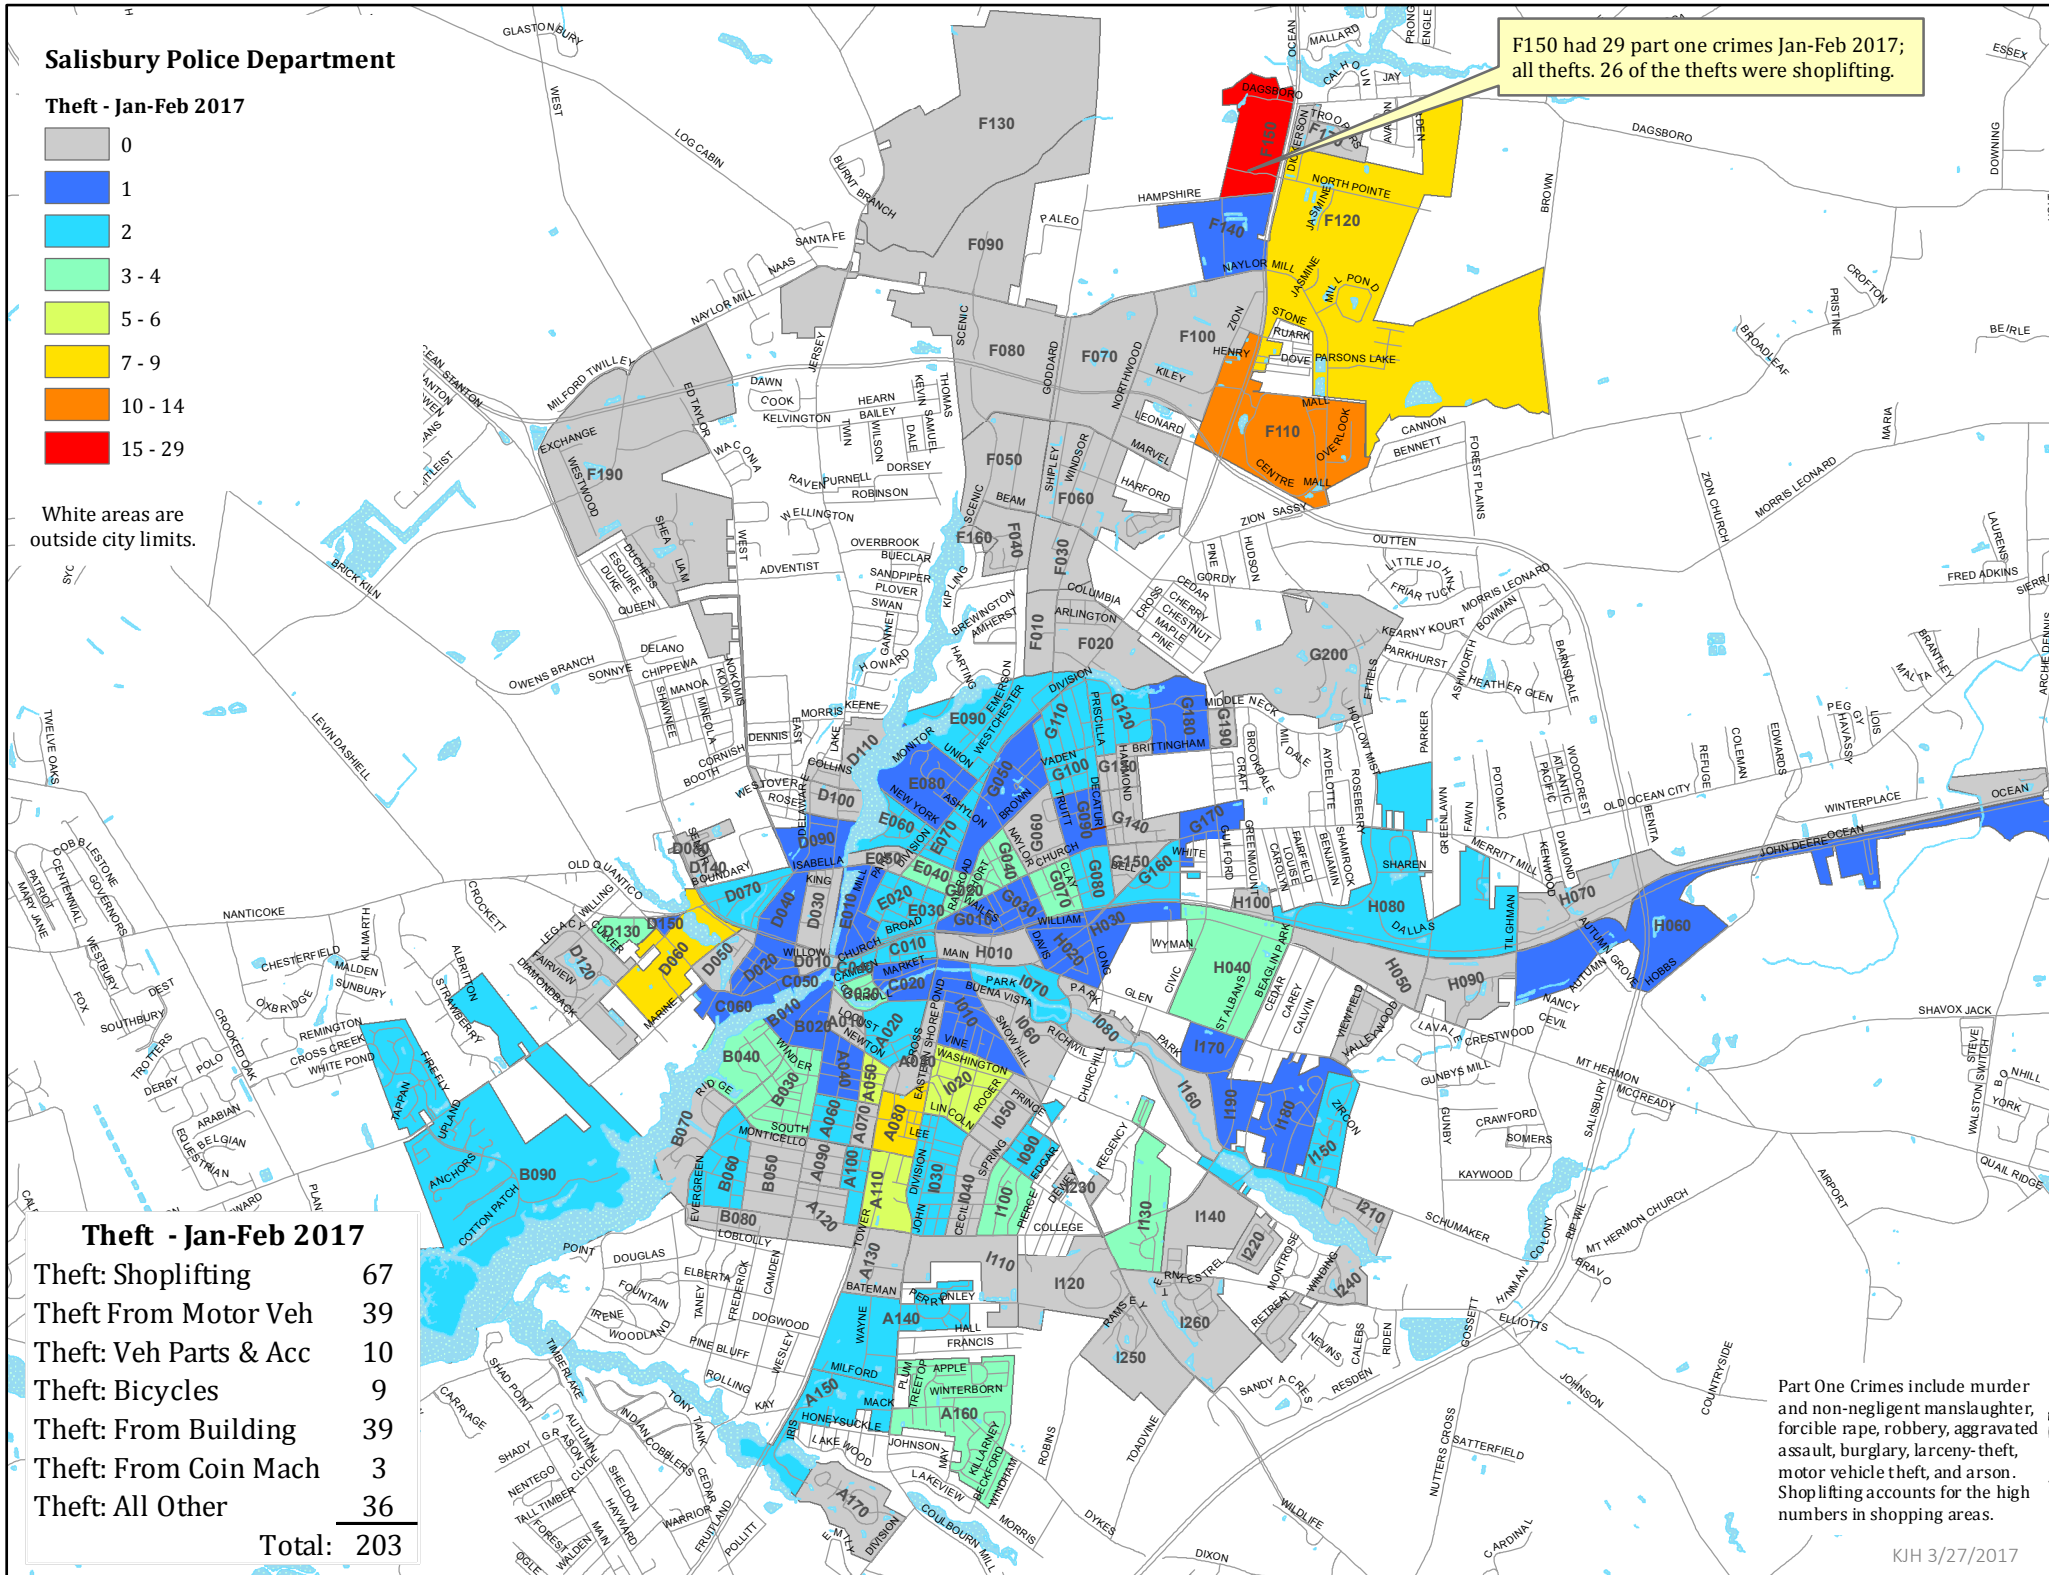

# Salisbury Police Department

## Theft - Jan-Feb 2017

White areas are outside city limits.

F150 had 29 part one crimes Jan-Feb 2017; all thefts. 26 of the thefts were shoplifting.

Theft - Jan-Feb 2017	
Theft: Shoplifting	67
Theft From Motor Veh	39
Theft: Veh Parts & Acc	10
Theft: Bicycles	9
Theft: From Building	39
Theft: From Coin Mach	3
Theft: All Other	36
<b>Total:</b>	<b>203</b>

Part One Crimes include murder and non-negligent manslaughter, forcible rape, robbery, aggravated assault, burglary, larceny-theft, motor vehicle theft, and arson. Shoplifting accounts for the high numbers in shopping areas.