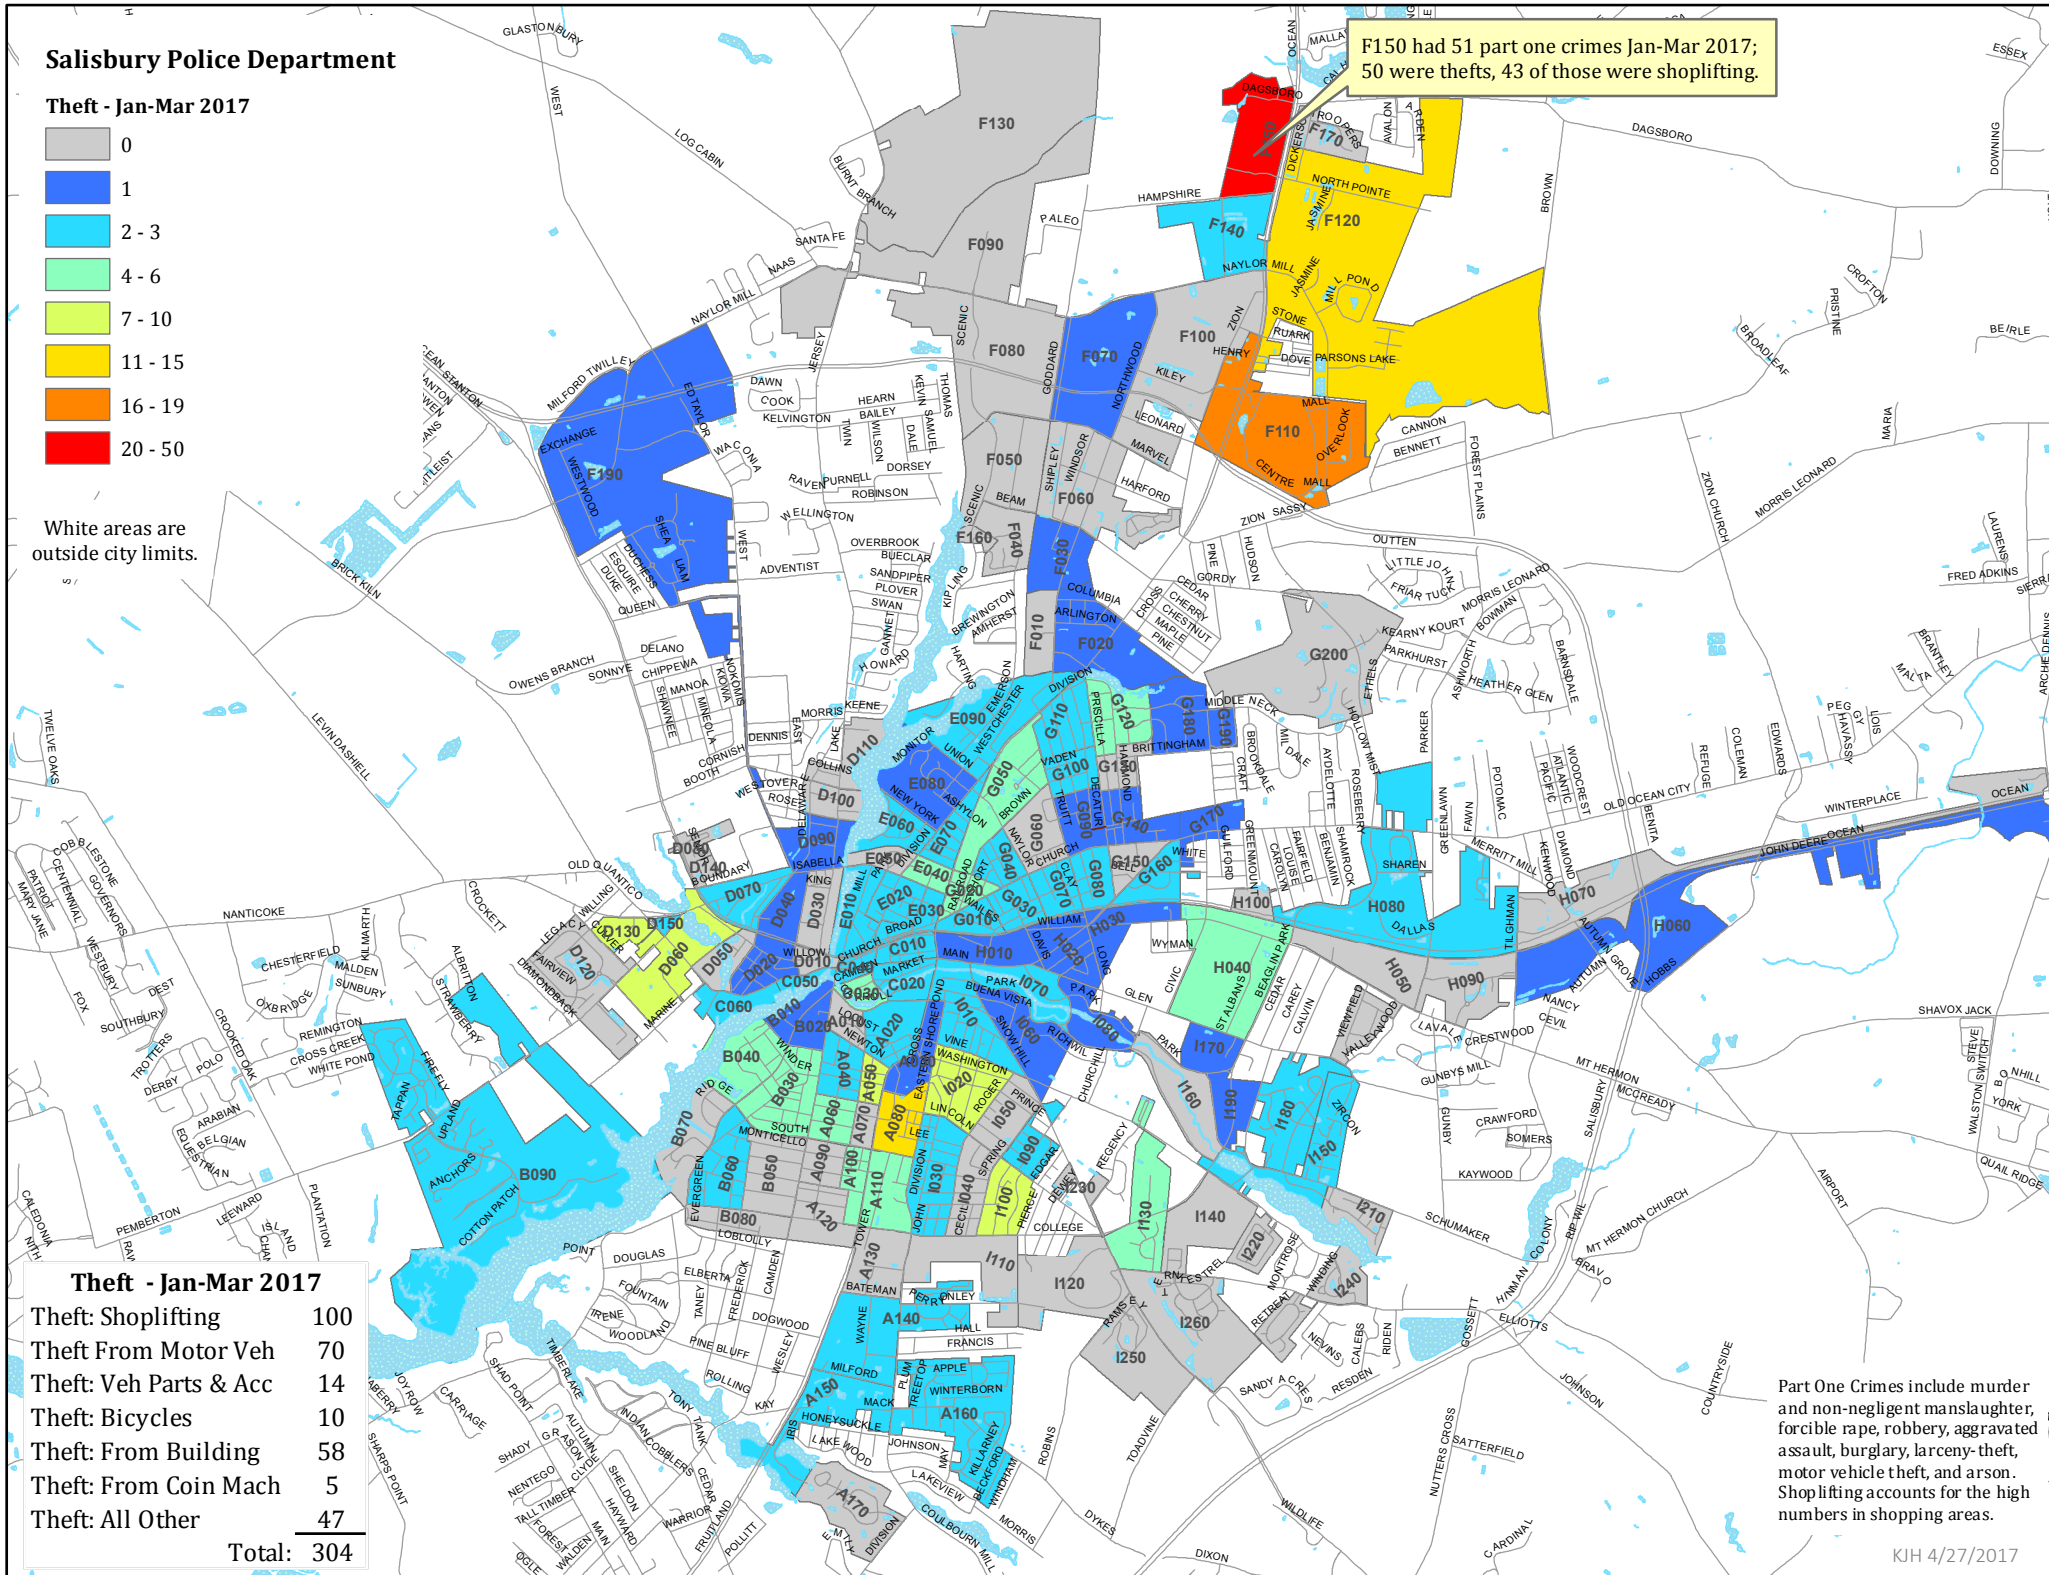

Salisbury Police Department

Theft - Jan-Mar 2017

White areas are outside city limits.

F150 had 51 part one crimes Jan-Mar 2017; 50 were thefts, 43 of those were shoplifting.

Theft - Jan-Mar 2017

Theft: Shoplifting	100
Theft From Motor Veh	70
Theft: Veh Parts & Acc	14
Theft: Bicycles	10
Theft: From Building	58
Theft: From Coin Mach	5
Theft: All Other	47
Total:	304

Part One Crimes include murder and non-negligent manslaughter, forcible rape, robbery, aggravated assault, burglary, larceny-theft, motor vehicle theft, and arson. Shoplifting accounts for the high numbers in shopping areas.