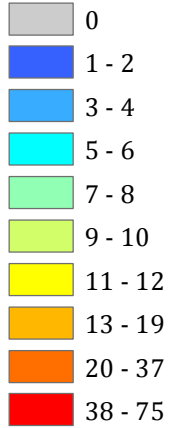

Salisbury Police Department

Theft - Jan-May 2017

White areas are outside city limits.

F150 had 77 part one crimes Jan-May 2017; 75 were thefts, 64 of those were shoplifting.

Theft - Jan-May 2017

Theft: Shoplifting	178
Theft From Motor Veh	113
Theft: Veh Parts & Acc	25
Theft: Bicycles	18
Theft: From Building	89
Theft: From Coin Mach	5
Theft: All Other	72
Total:	500

Part One Crimes include murder and non-negligent manslaughter, forcible rape, robbery, aggravated assault, burglary, larceny-theft, motor vehicle theft, and arson. Shoplifting accounts for the high numbers in shopping areas.