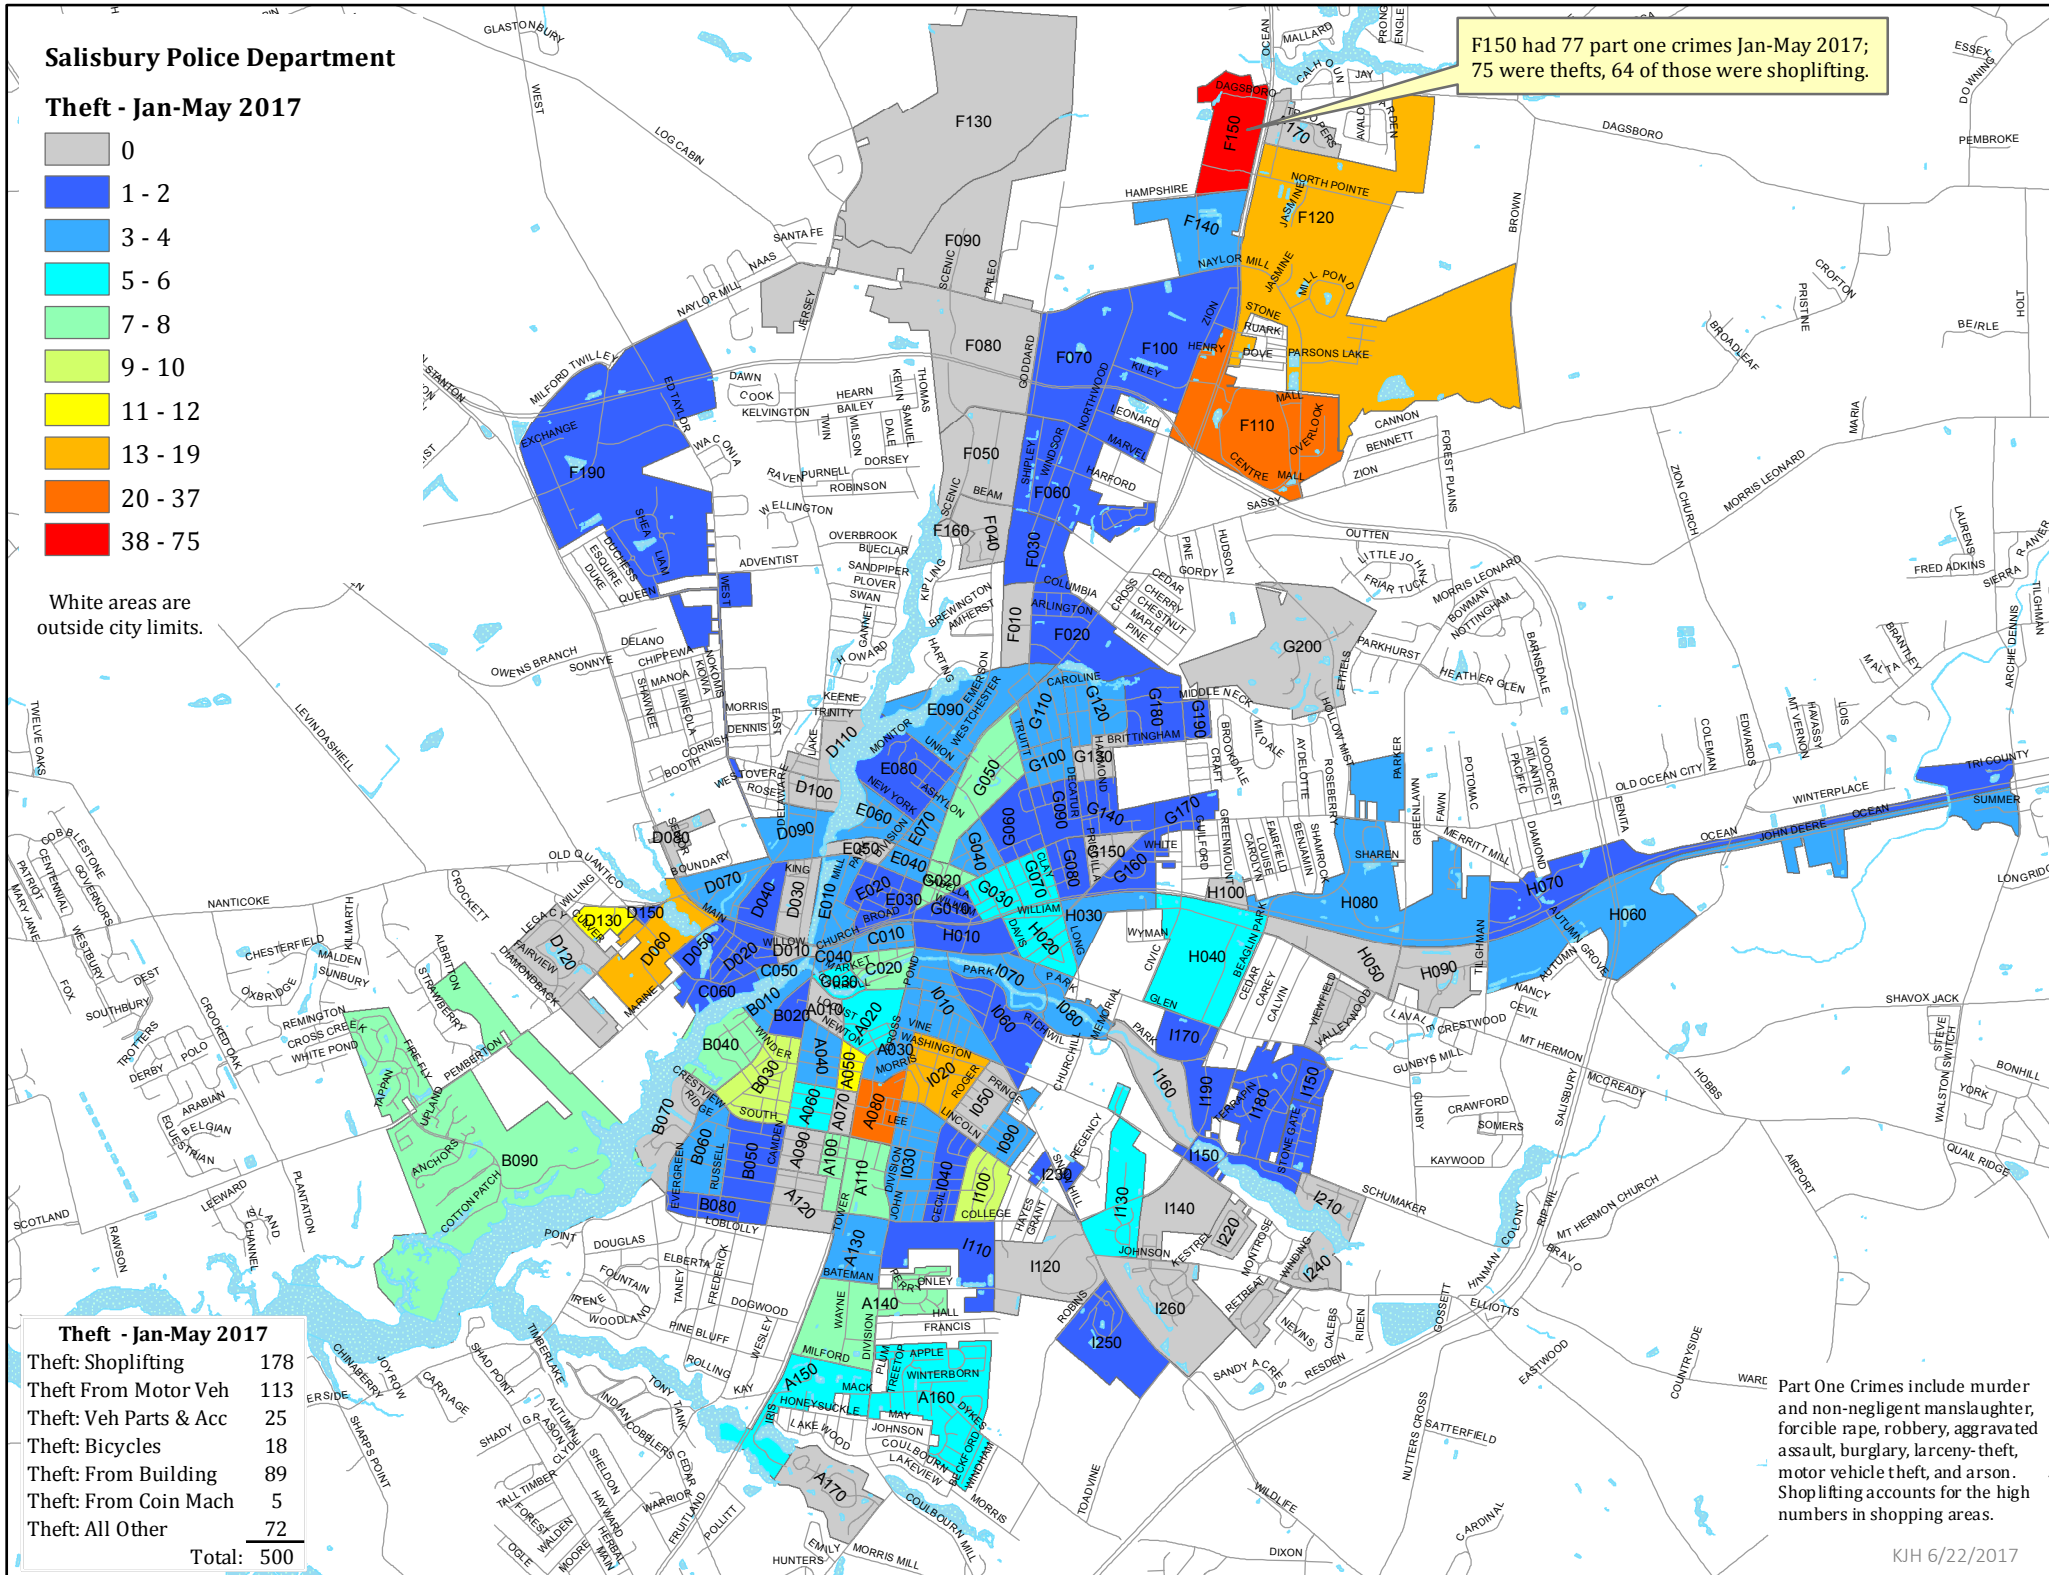

Salisbury Police Department

Theft - Jan-May 2017

White areas are outside city limits.

F150 had 77 part one crimes Jan-May 2017; 75 were thefts, 64 of those were shoplifting.

Theft - Jan-May 2017

Theft: Shoplifting	178
Theft From Motor Veh	113
Theft: Veh Parts & Acc	25
Theft: Bicycles	18
Theft: From Building	89
Theft: From Coin Mach	5
Theft: All Other	72
Total:	500

Part One Crimes include murder and non-negligent manslaughter, forcible rape, robbery, aggravated assault, burglary, larceny-theft, motor vehicle theft, and arson. Shoplifting accounts for the high numbers in shopping areas.