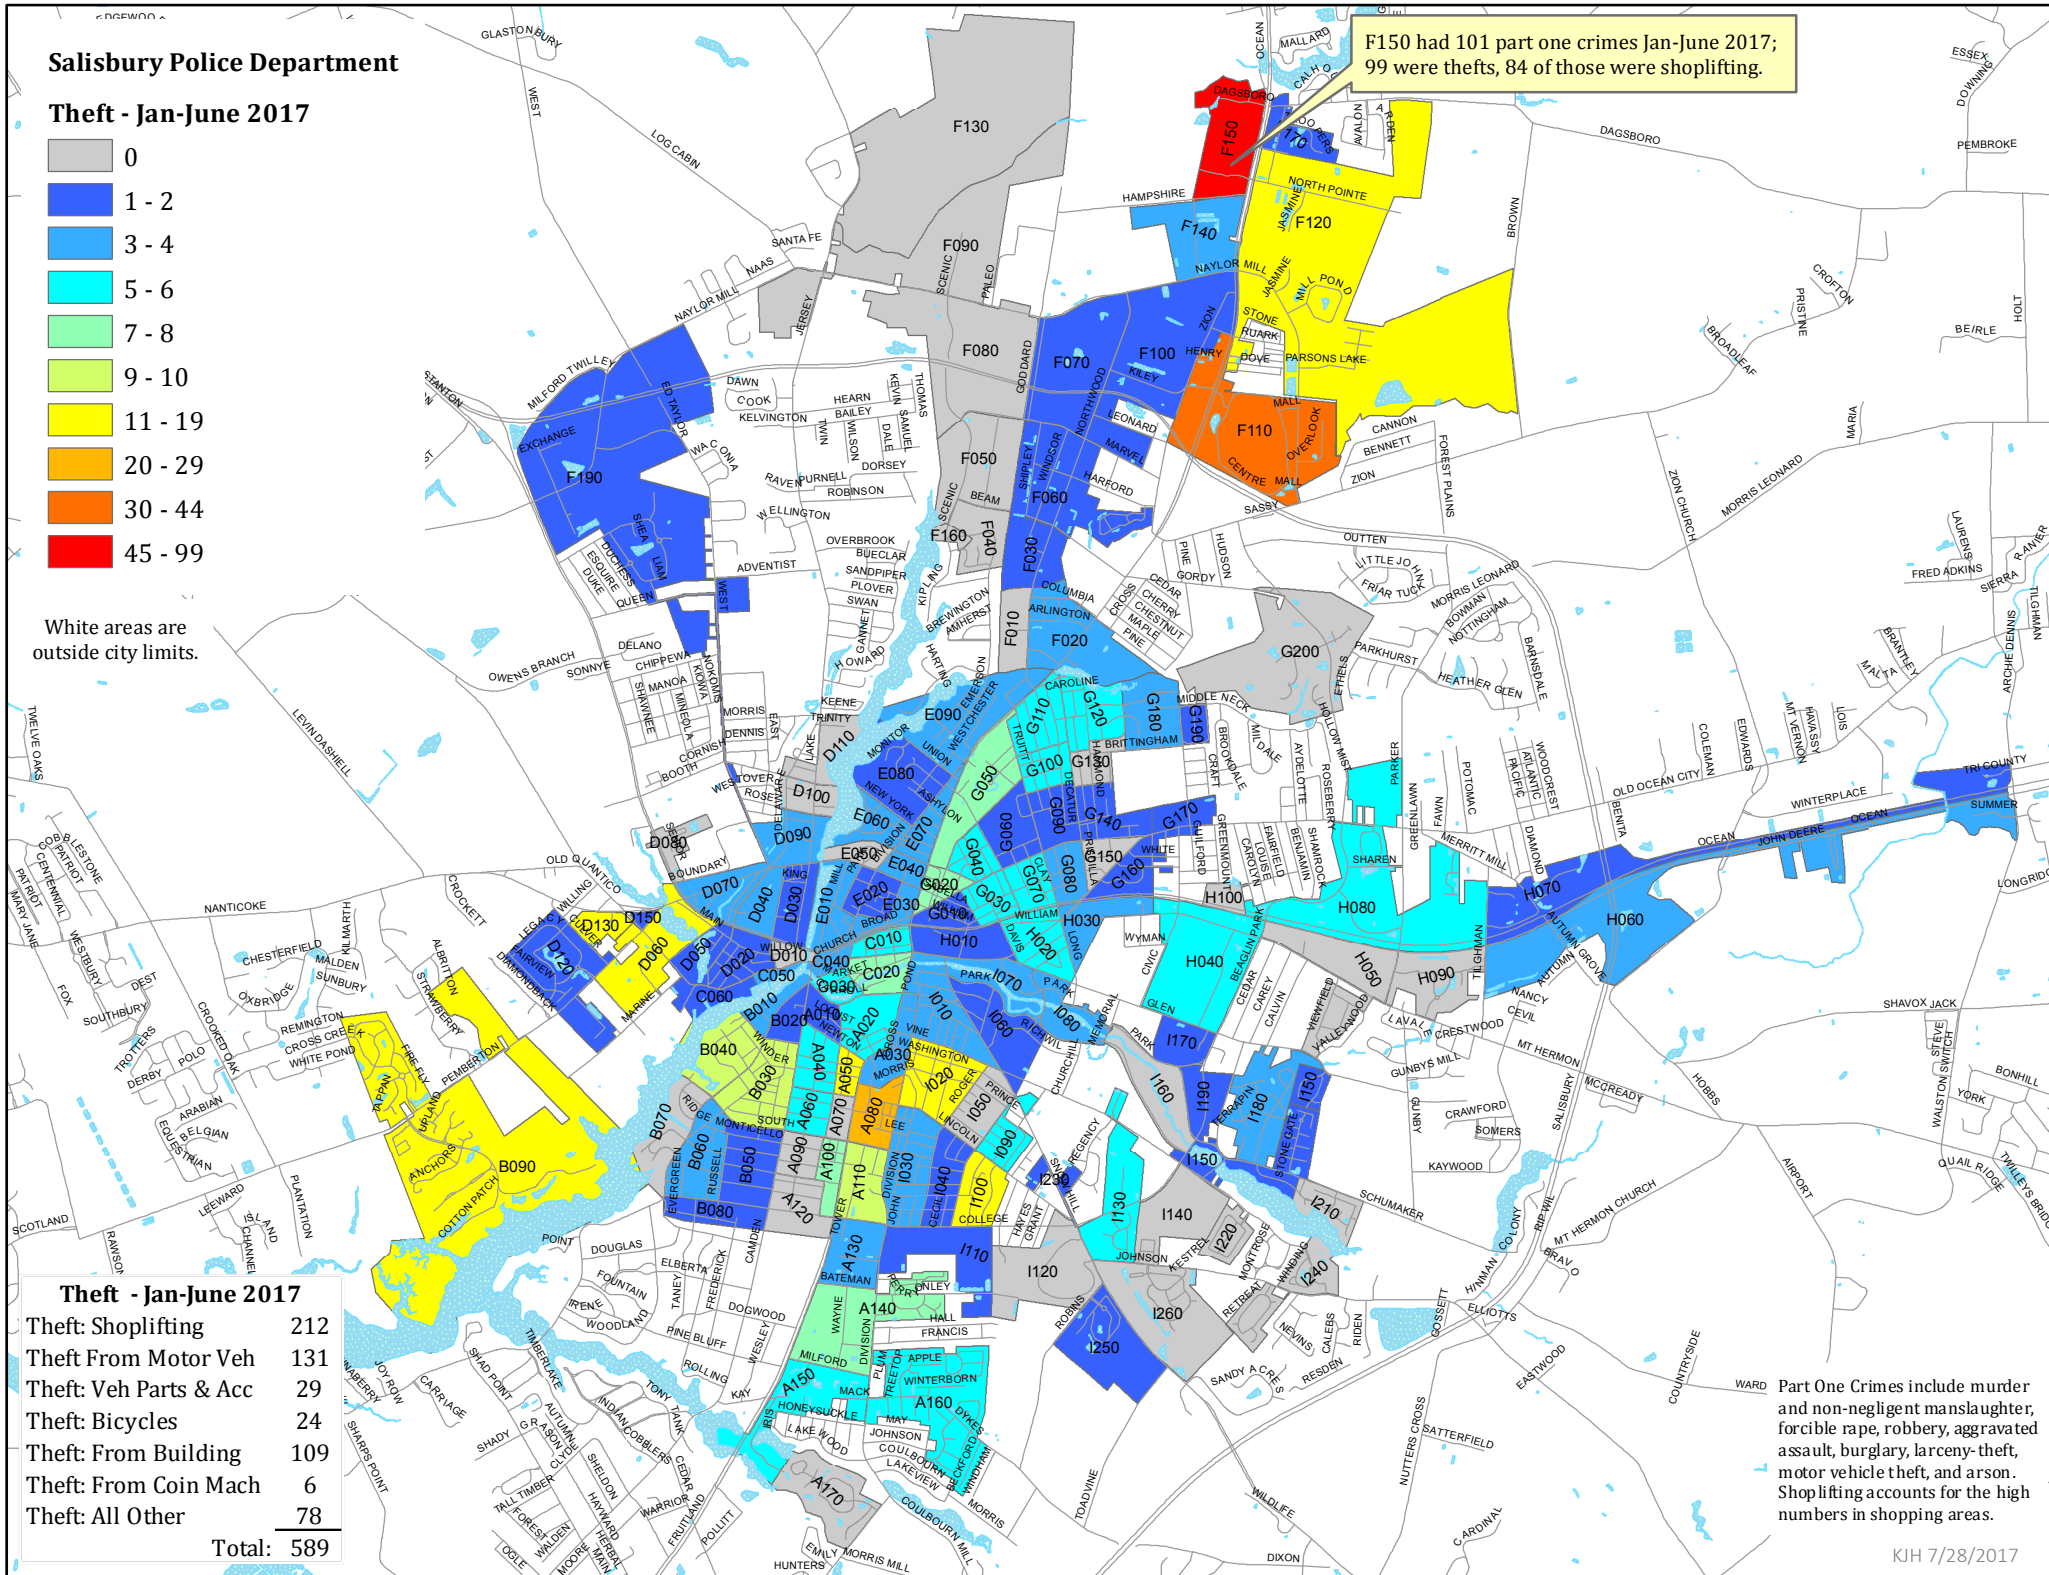

Salisbury Police Department

Theft - Jan-June 2017

White areas are outside city limits.

F150 had 101 part one crimes Jan-June 2017; 99 were thefts, 84 of those were shoplifting.

Theft - Jan-June 2017

Theft: Shoplifting	212
Theft From Motor Veh	131
Theft: Veh Parts & Acc	29
Theft: Bicycles	24
Theft: From Building	109
Theft: From Coin Mach	6
Theft: All Other	78
Total:	589

Part One Crimes include murder and non-negligent manslaughter, forcible rape, robbery, aggravated assault, burglary, larceny-theft, motor vehicle theft, and arson. Shoplifting accounts for the high numbers in shopping areas.