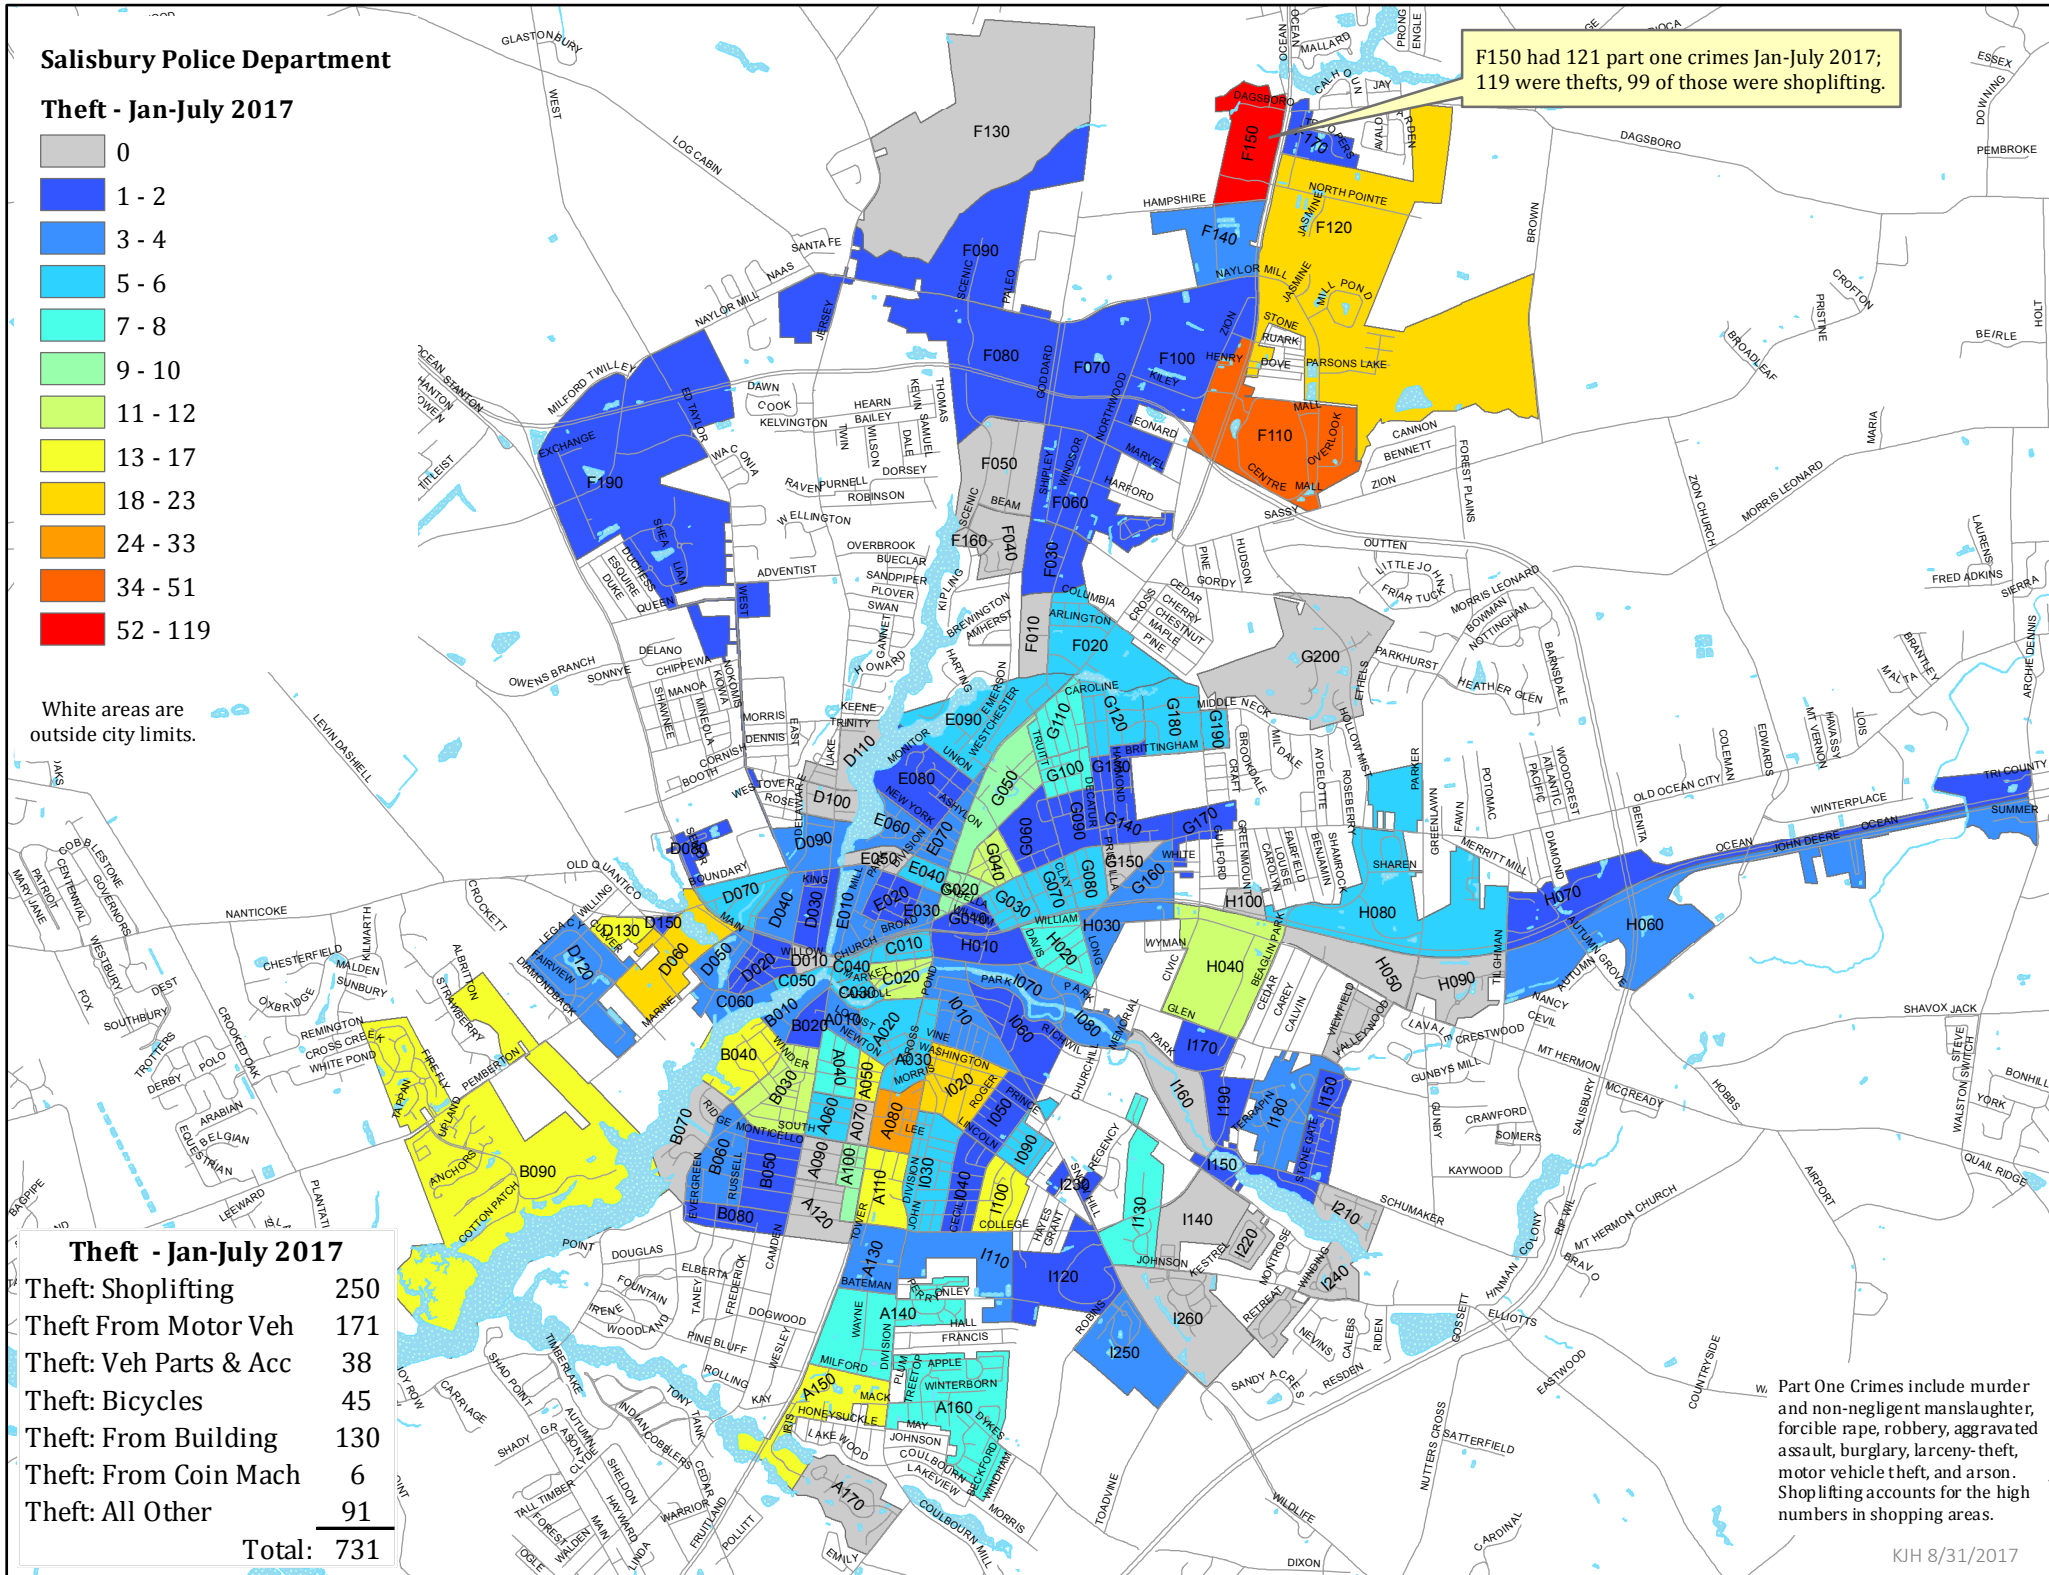

Salisbury Police Department

Theft - Jan-July 2017

White areas are outside city limits.

F150 had 121 part one crimes Jan-July 2017; 119 were thefts, 99 of those were shoplifting.

Theft - Jan-July 2017

Theft: Shoplifting	250
Theft From Motor Veh	171
Theft: Veh Parts & Acc	38
Theft: Bicycles	45
Theft: From Building	130
Theft: From Coin Mach	6
Theft: All Other	91
Total:	731

w. Part One Crimes include murder and non-negligent manslaughter, forcible rape, robbery, aggravated assault, burglary, larceny-theft, motor vehicle theft, and arson. Shoplifting accounts for the high numbers in shopping areas.