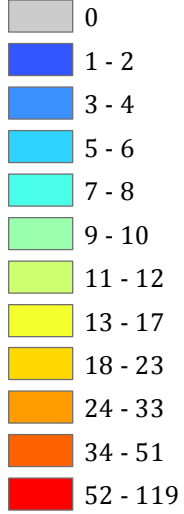

Salisbury Police Department

Theft - Jan-July 2017

White areas are outside city limits.

F150 had 121 part one crimes Jan-July 2017; 119 were thefts, 99 of those were shoplifting.

Theft - Jan-July 2017

Theft: Shoplifting	250
Theft From Motor Veh	171
Theft: Veh Parts & Acc	38
Theft: Bicycles	45
Theft: From Building	130
Theft: From Coin Mach	6
Theft: All Other	91
Total:	731

w. Part One Crimes include murder and non-negligent manslaughter, forcible rape, robbery, aggravated assault, burglary, larceny-theft, motor vehicle theft, and arson. Shoplifting accounts for the high numbers in shopping areas.