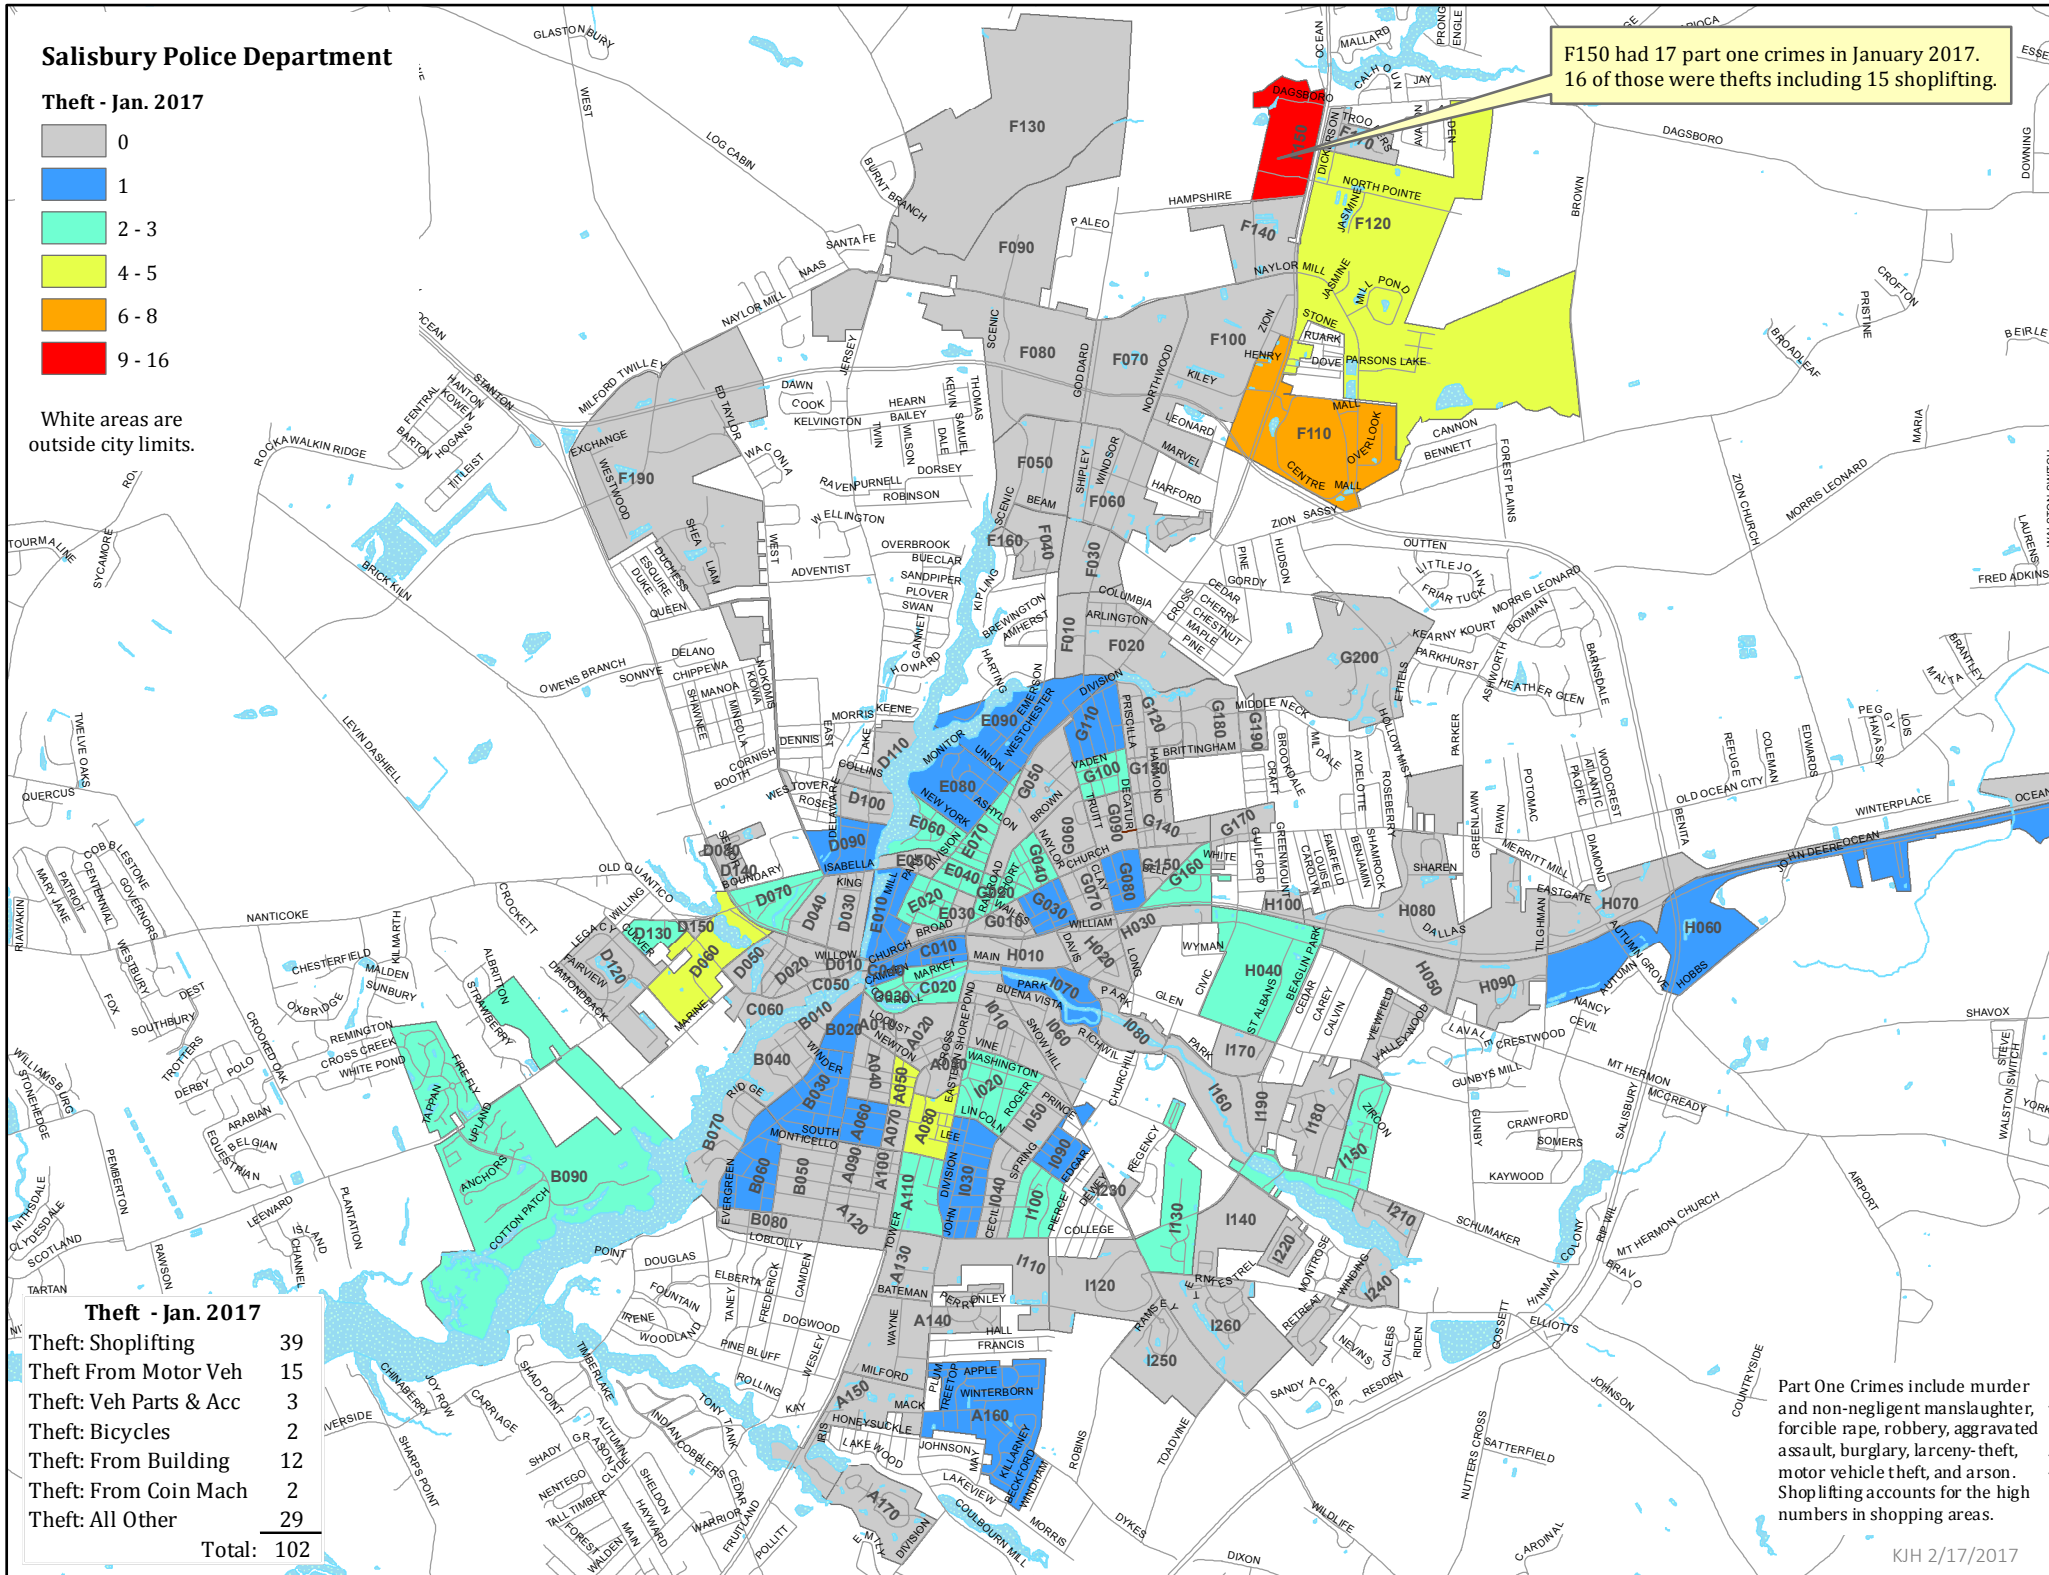

Salisbury Police Department

Theft - Jan. 2017

White areas are outside city limits.

F150 had 17 part one crimes in January 2017. 16 of those were thefts including 15 shoplifting.

Theft - Jan. 2017

| | |
|------------------------|------------|
| Theft: Shoplifting | 39 |
| Theft From Motor Veh | 15 |
| Theft: Veh Parts & Acc | 3 |
| Theft: Bicycles | 2 |
| Theft: From Building | 12 |
| Theft: From Coin Mach | 2 |
| Theft: All Other | 29 |
| Total: | 102 |

Part One Crimes include murder and non-negligent manslaughter, forcible rape, robbery, aggravated assault, burglary, larceny-theft, motor vehicle theft, and arson. Shoplifting accounts for the high numbers in shopping areas.