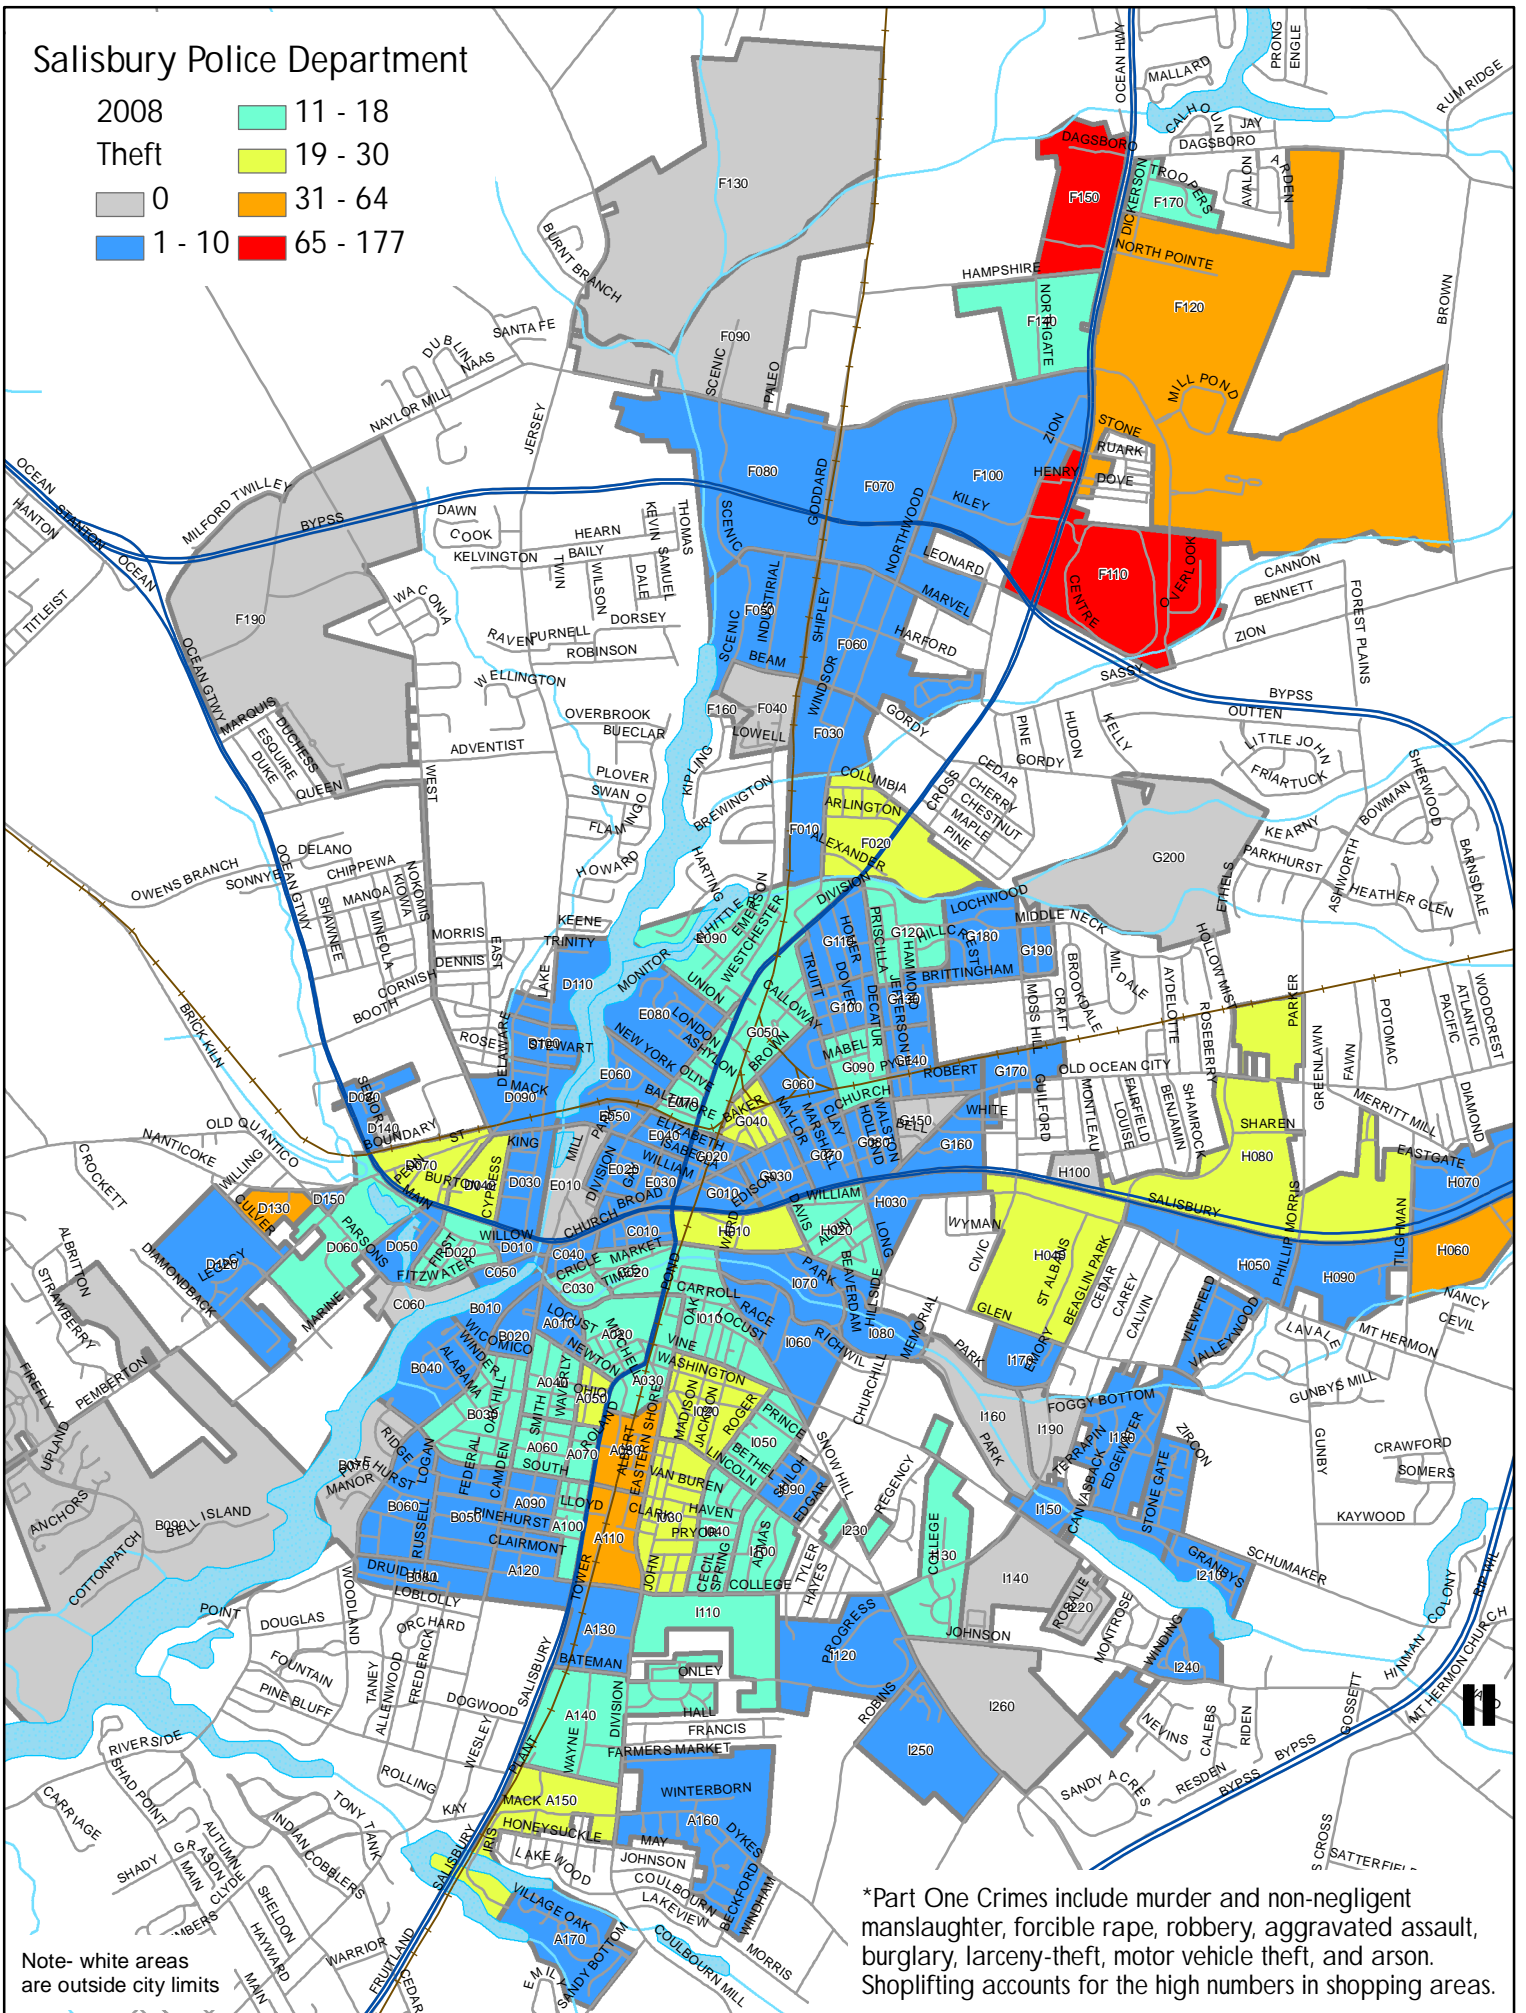

# Salisbury Police Department

Note- white areas are outside city limits

\*Part One Crimes include murder and non-negligent manslaughter, forcible rape, robbery, aggravated assault, burglary, larceny-theft, motor vehicle theft, and arson. Shoplifting accounts for the high numbers in shopping areas.