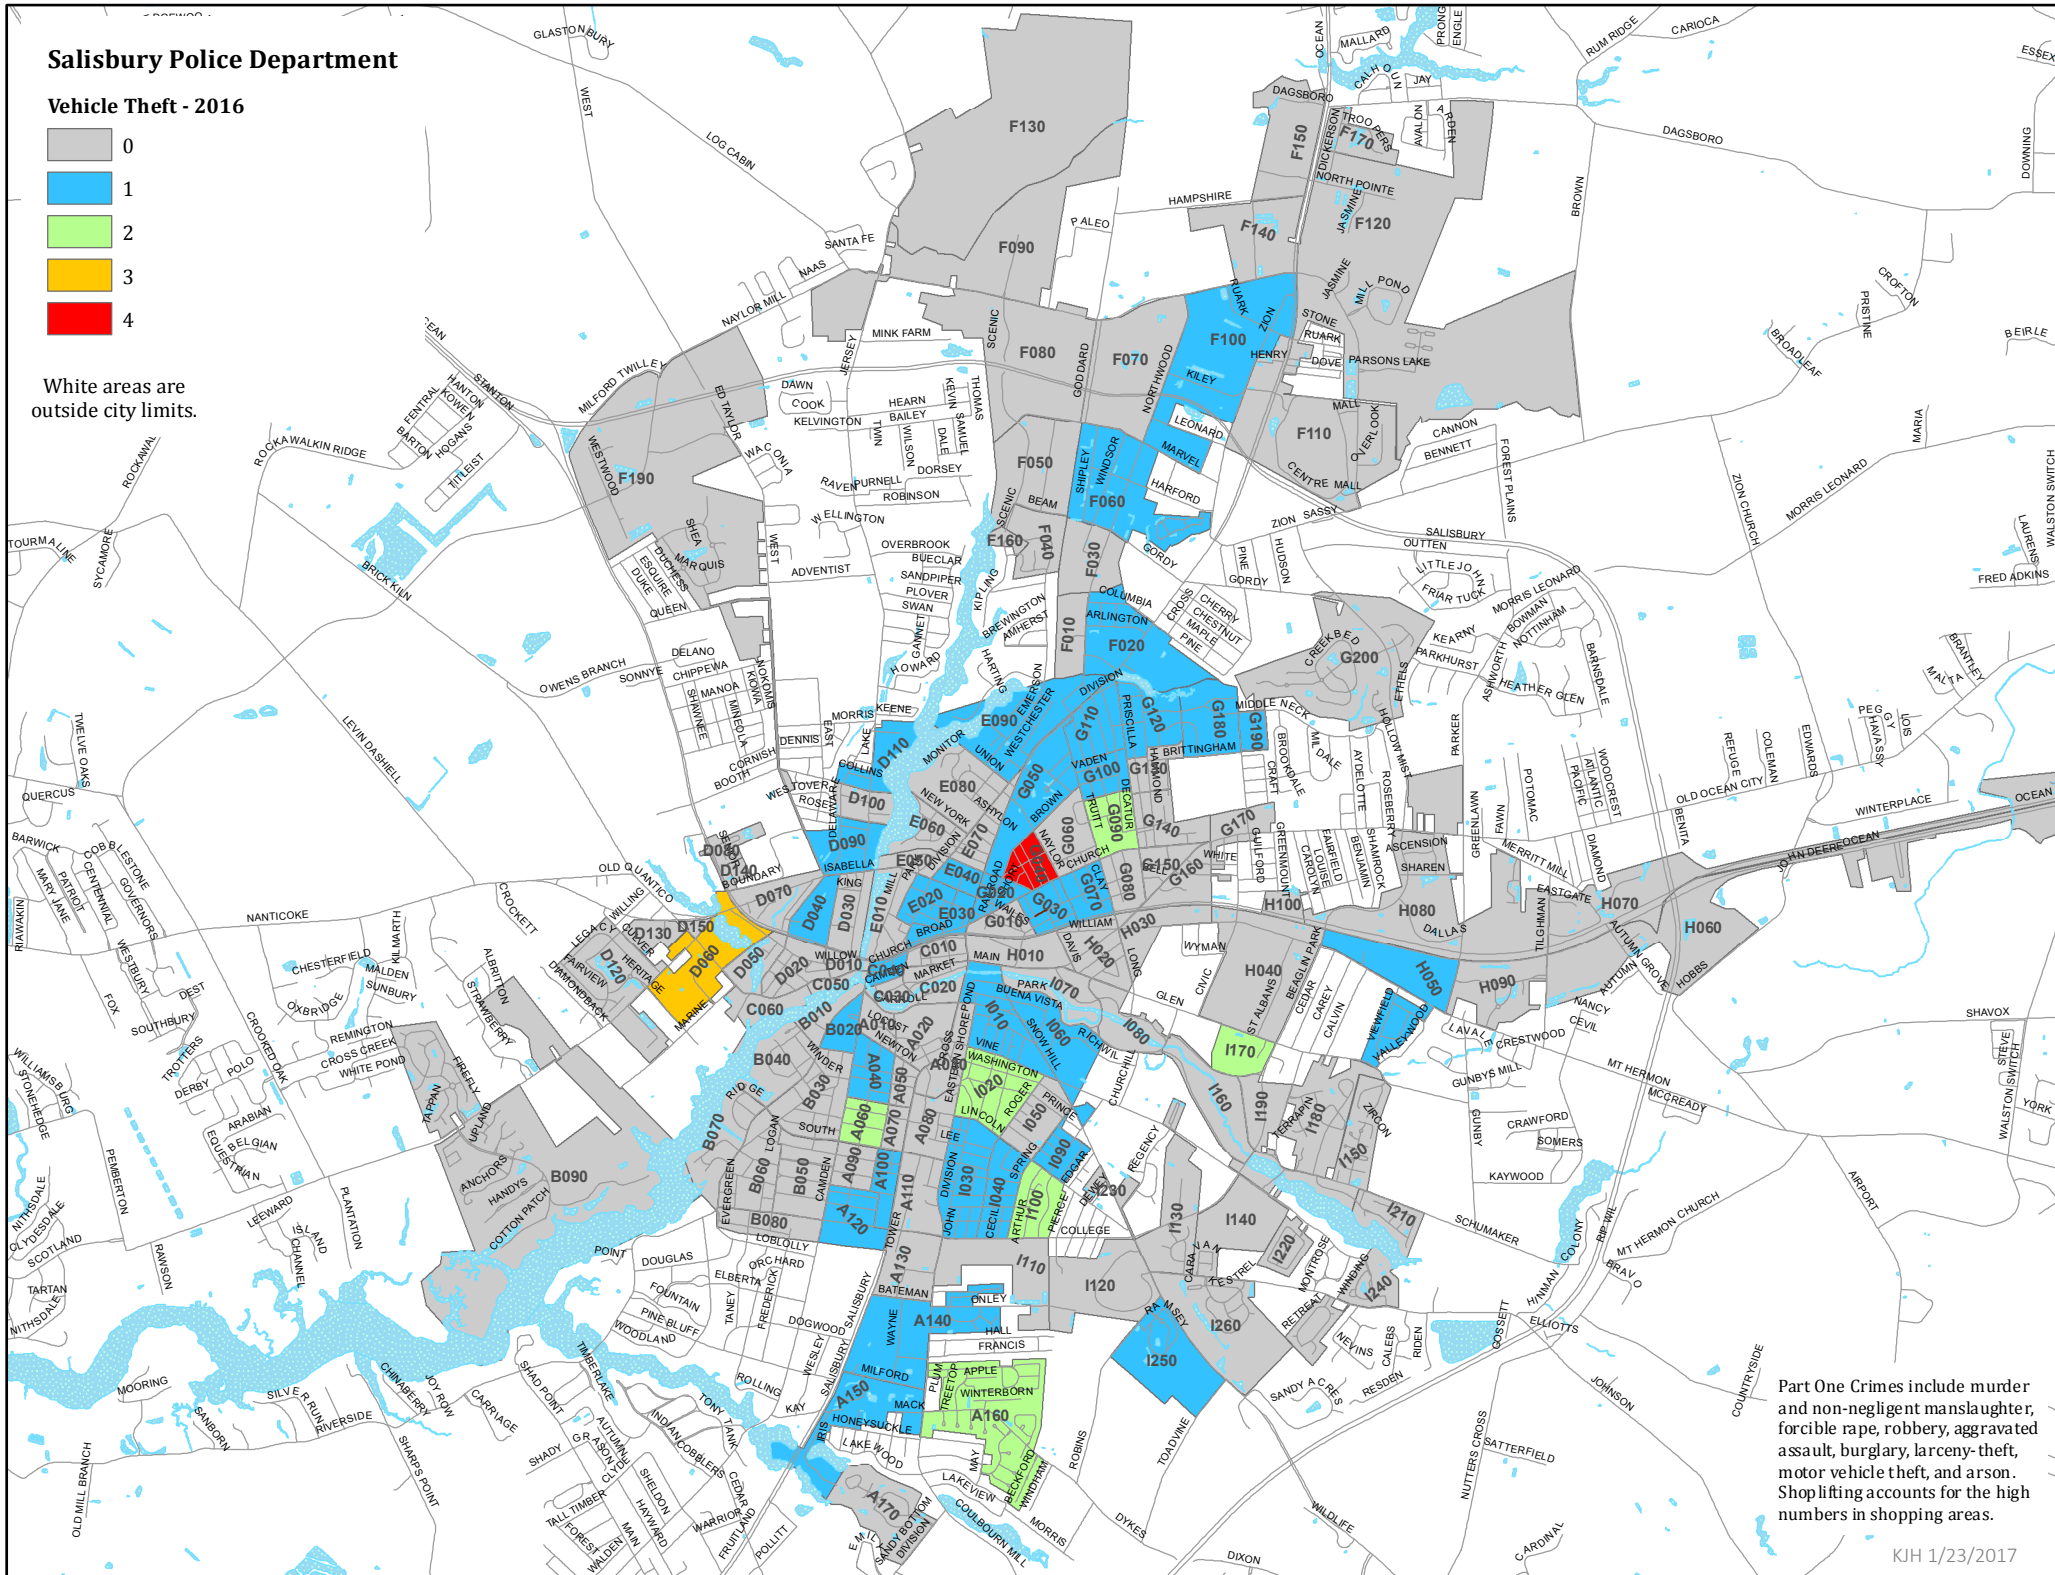

Salisbury Police Department

Vehicle Theft - 2016

White areas are outside city limits.

Part One Crimes include murder and non-negligent manslaughter, forcible rape, robbery, aggravated assault, burglary, larceny-theft, motor vehicle theft, and arson. Shopping lists accounts for the high numbers in shopping areas.