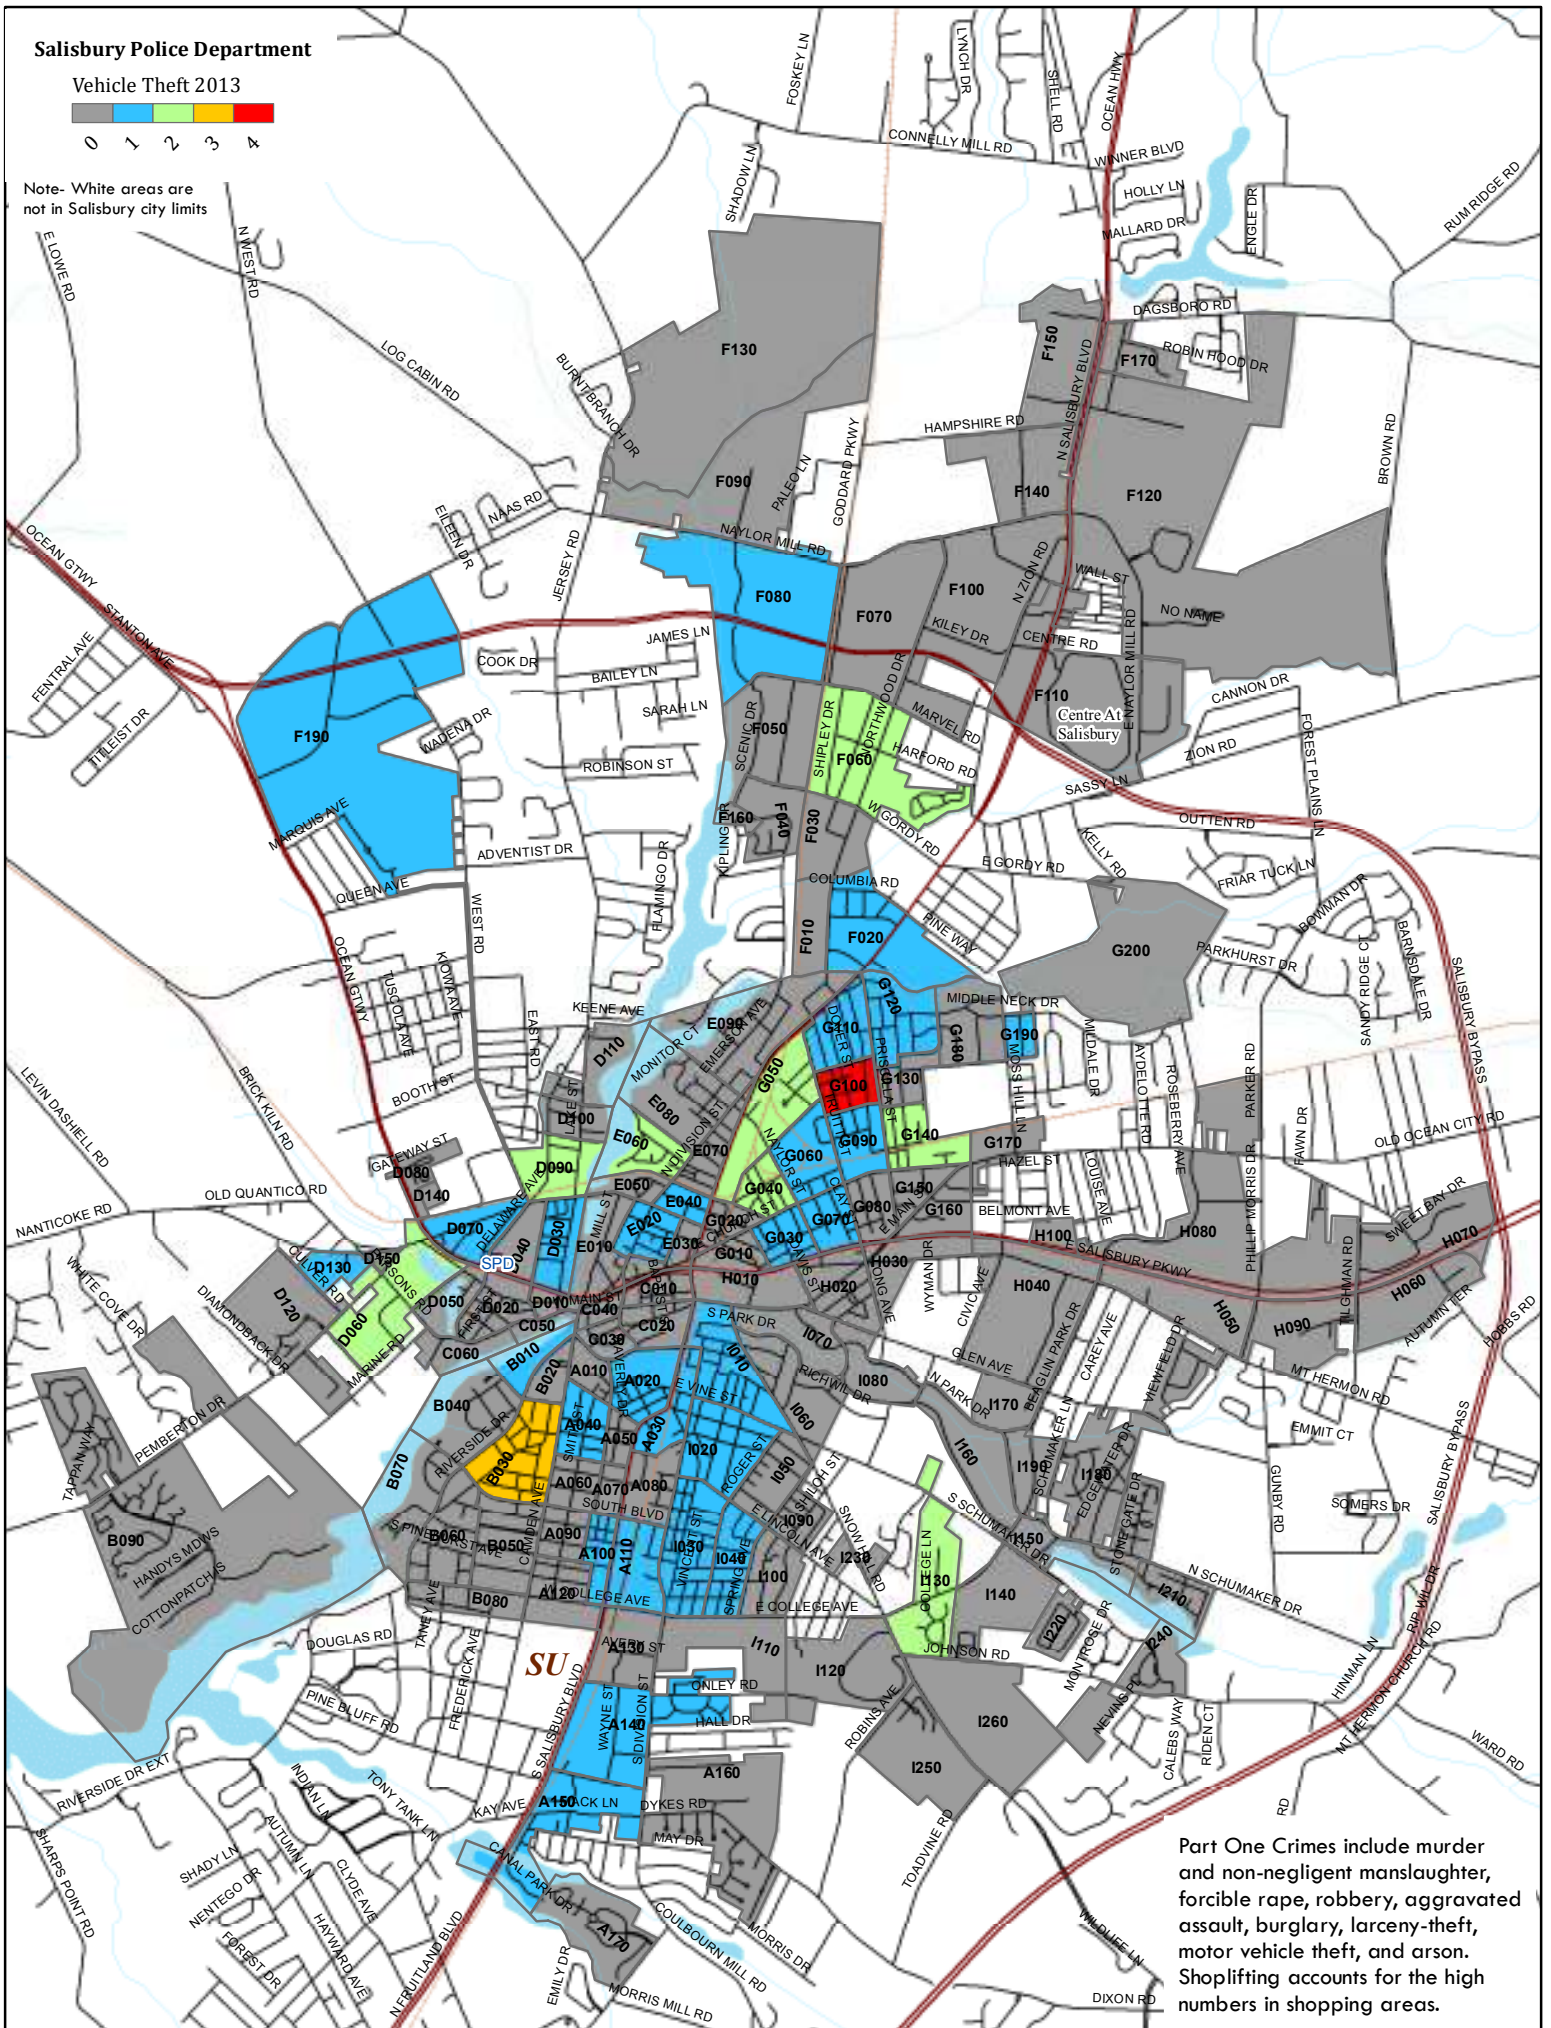

Salisbury Police Department

Vehicle Theft 2013

Note- White areas are not in Salisbury city limits

Part One Crimes include murder and non-negligent manslaughter, forcible rape, robbery, aggravated assault, burglary, larceny-theft, motor vehicle theft, and arson. Shoplifting accounts for the high numbers in shopping areas.