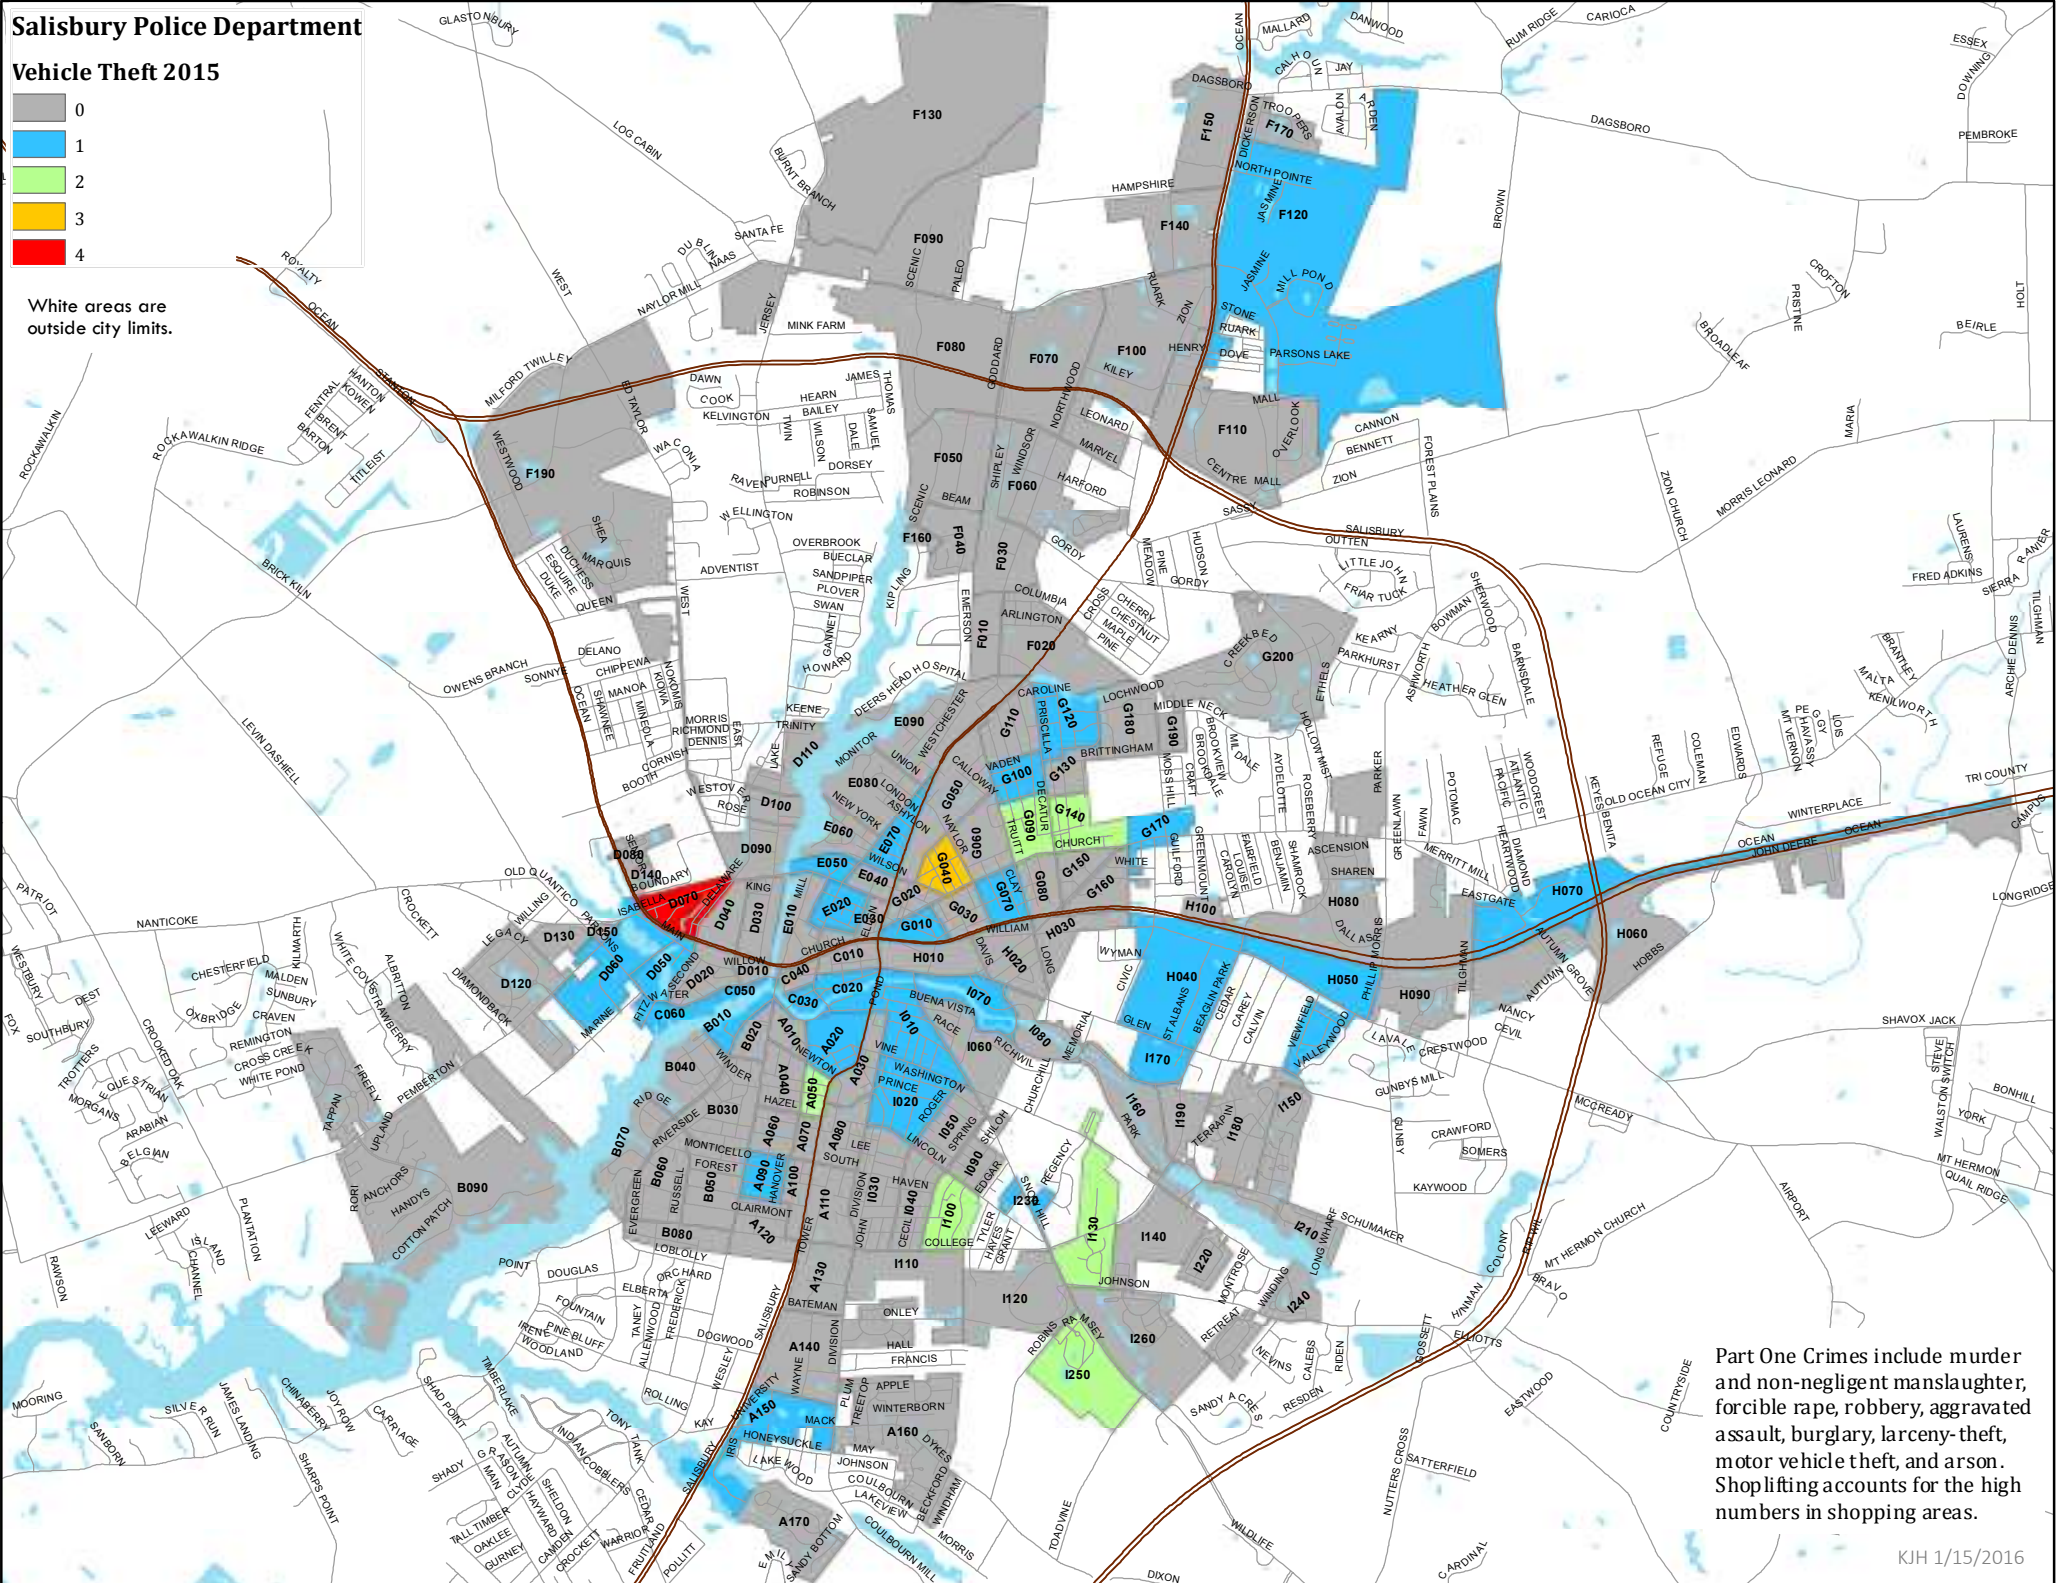

Salisbury Police Department

Vehicle Theft 2015

White areas are outside city limits.

Part One Crimes include murder and non-negligent manslaughter, forcible rape, robbery, aggravated assault, burglary, larceny-theft, motor vehicle theft, and arson. Shoplifting accounts for the high numbers in shopping areas.