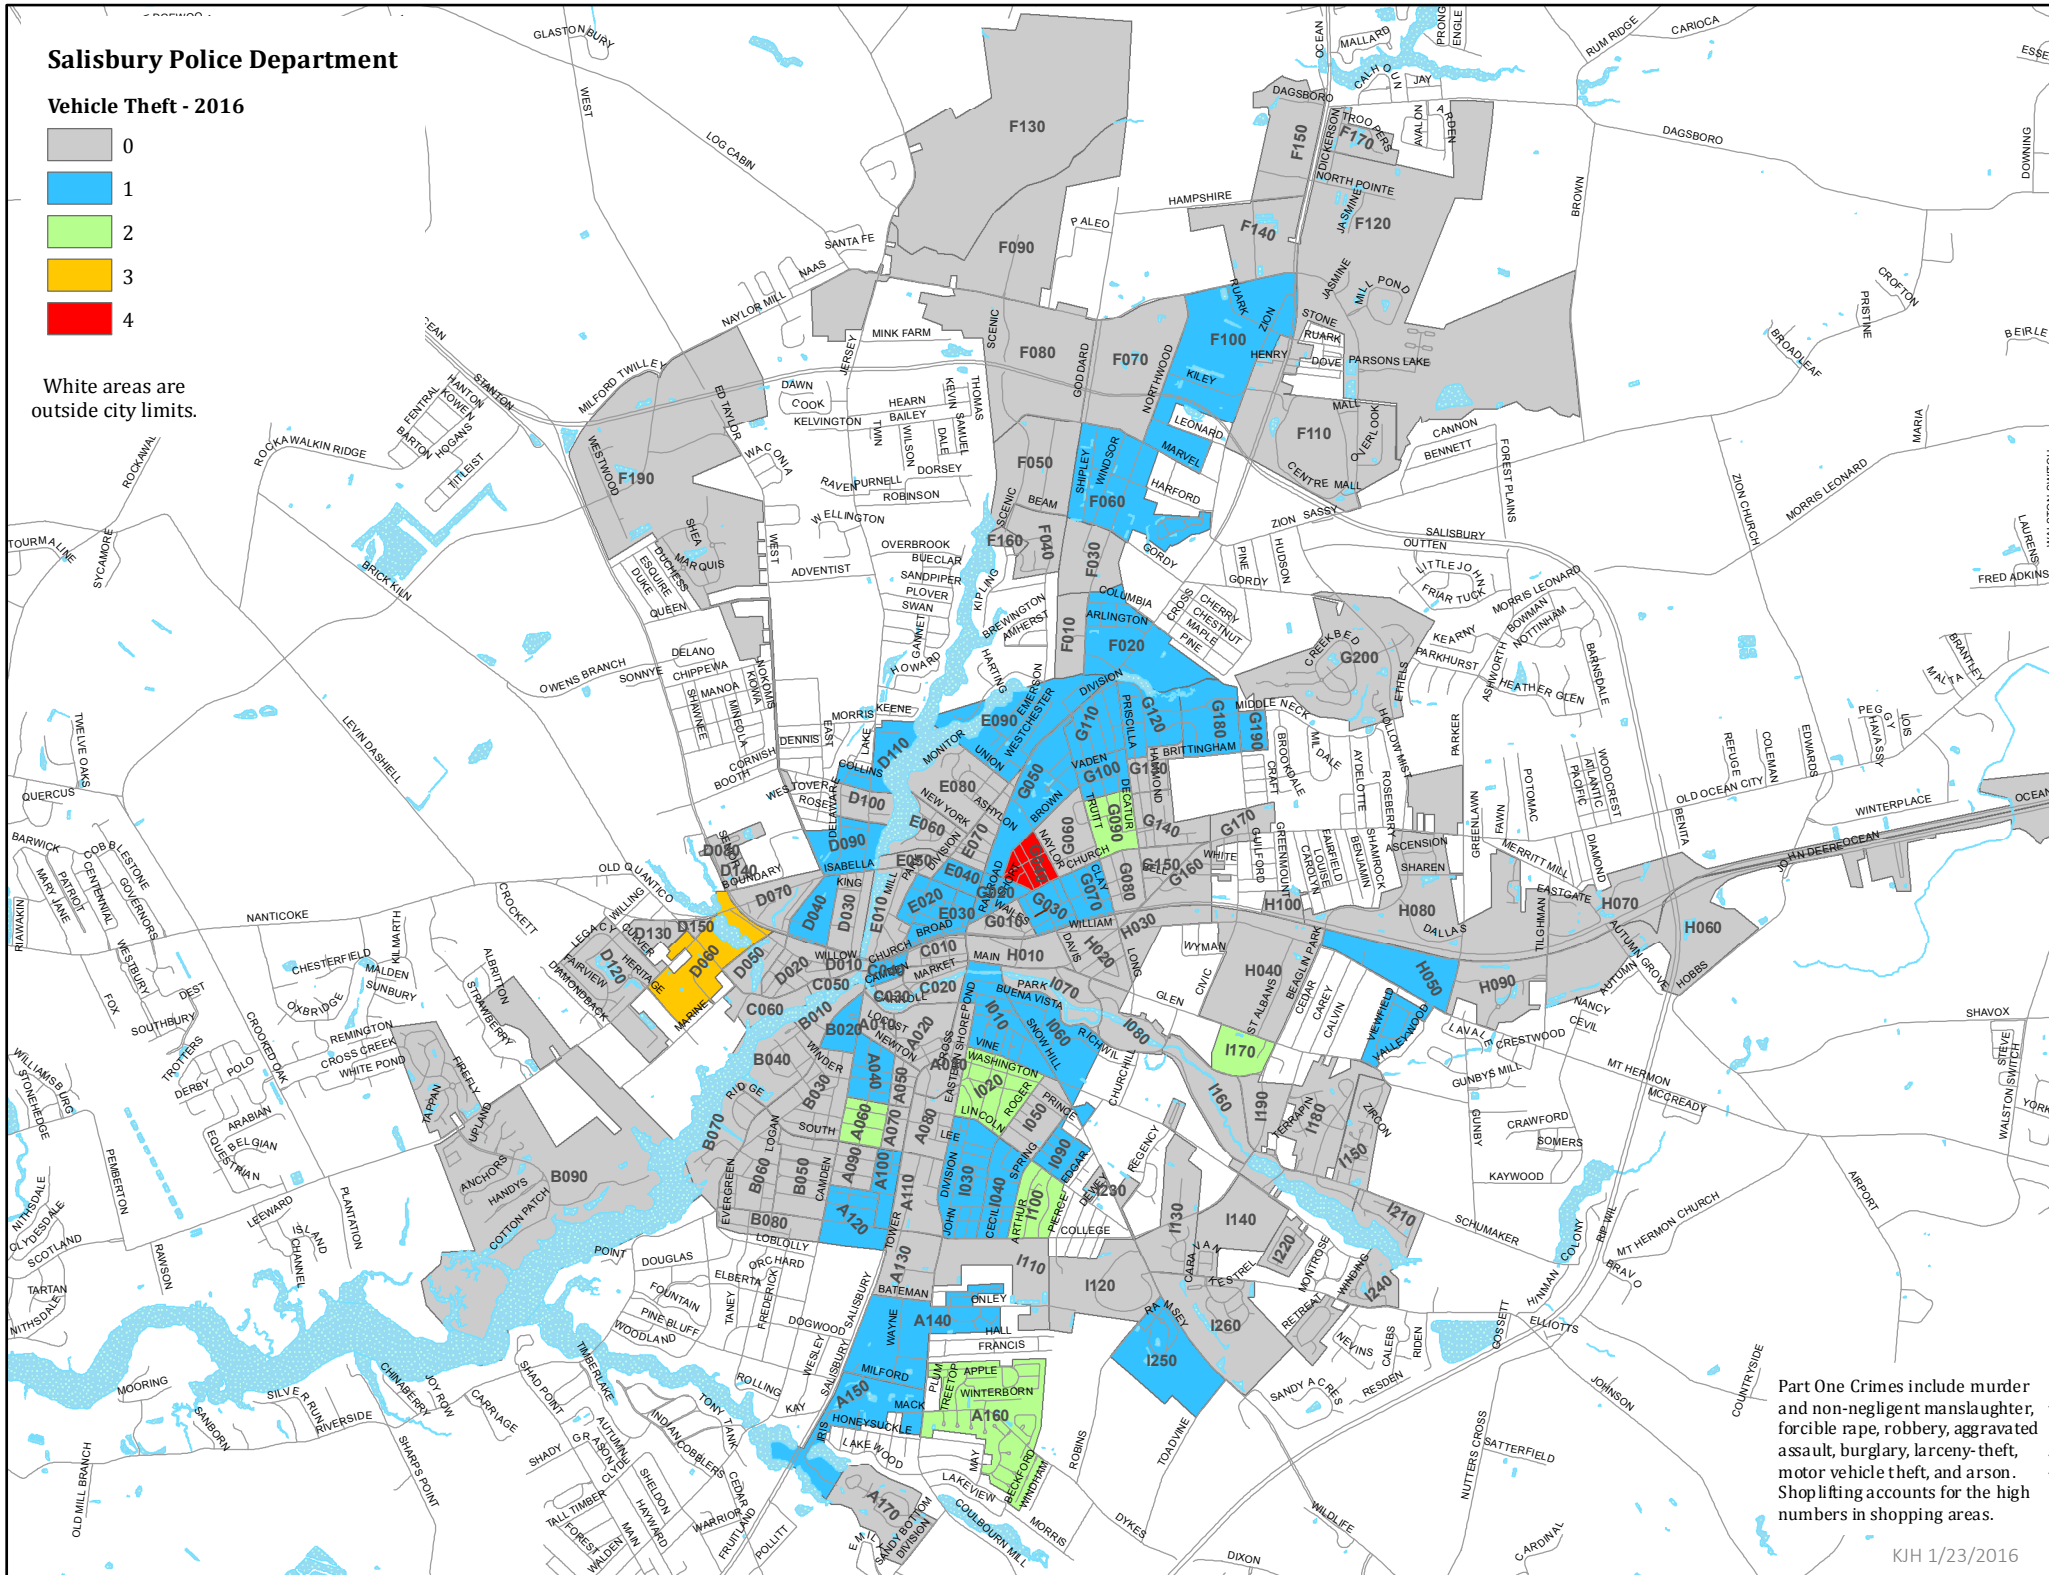

Salisbury Police Department

Vehicle Theft - 2016

White areas are outside city limits.

Part One Crimes include murder and non-negligent manslaughter, forcible rape, robbery, aggravated assault, burglary, larceny-theft, motor vehicle theft, and arson. Shopping lists accounts for the high numbers in shopping areas.