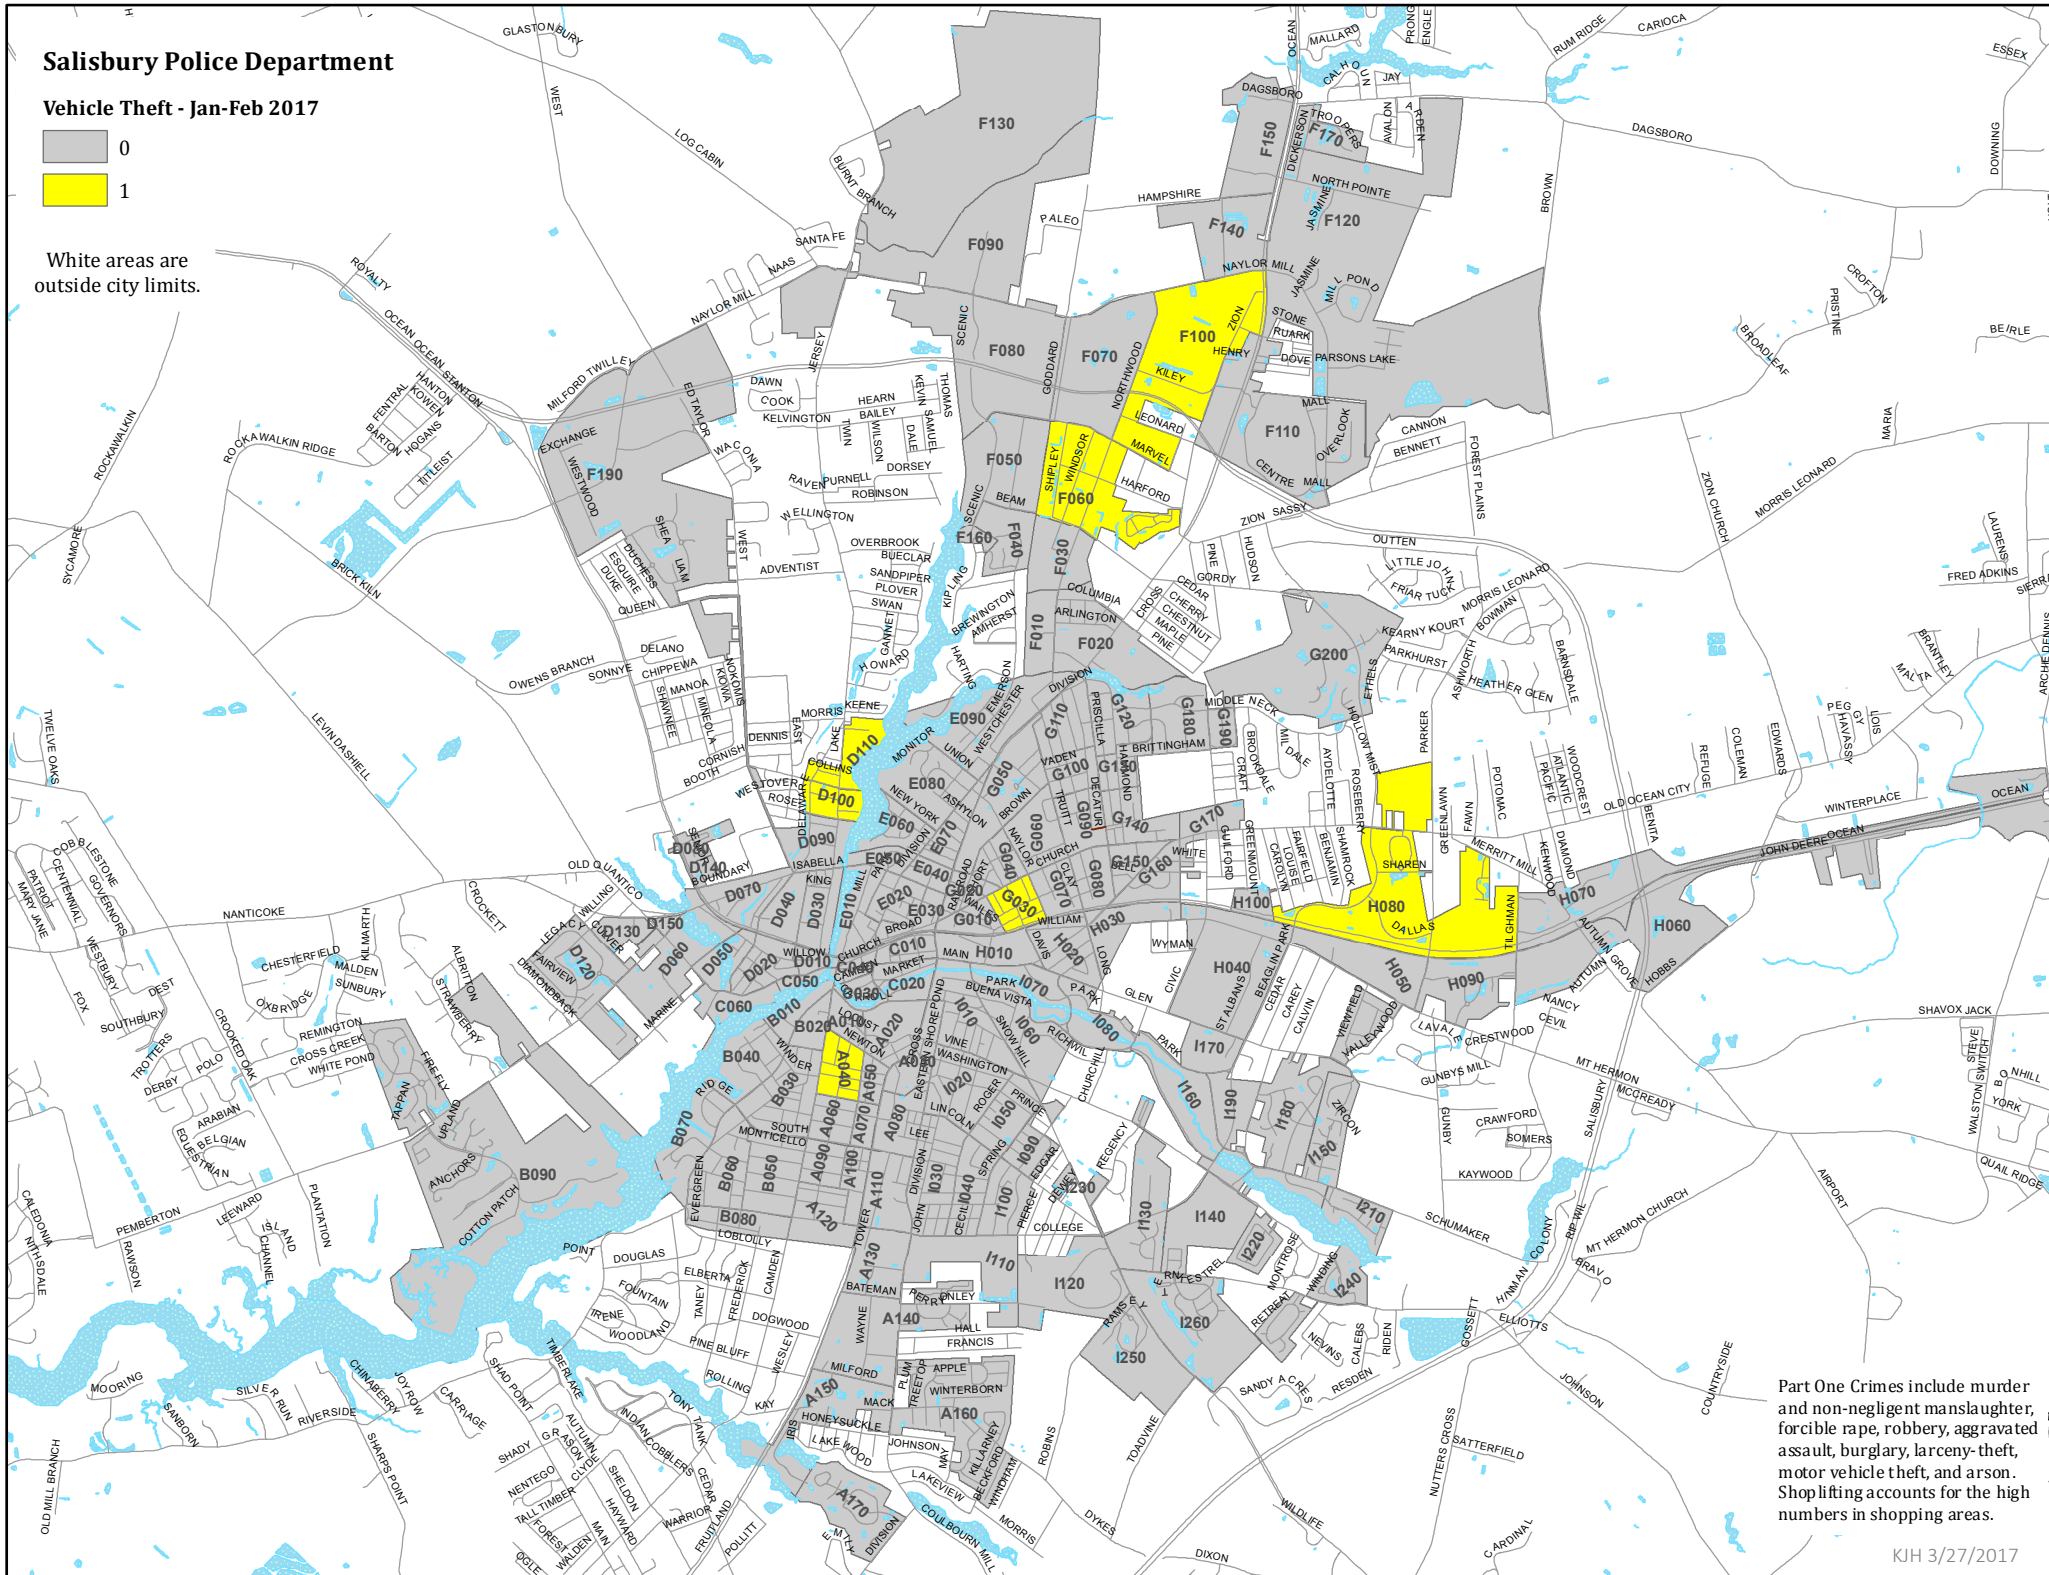

Salisbury Police Department

Vehicle Theft - Jan-Feb 2017

White areas are outside city limits.

Part One Crimes include murder and non-negligent manslaughter, forcible rape, robbery, aggravated assault, burglary, larceny-theft, motor vehicle theft, and arson. Shoplifting accounts for the high numbers in shopping areas.