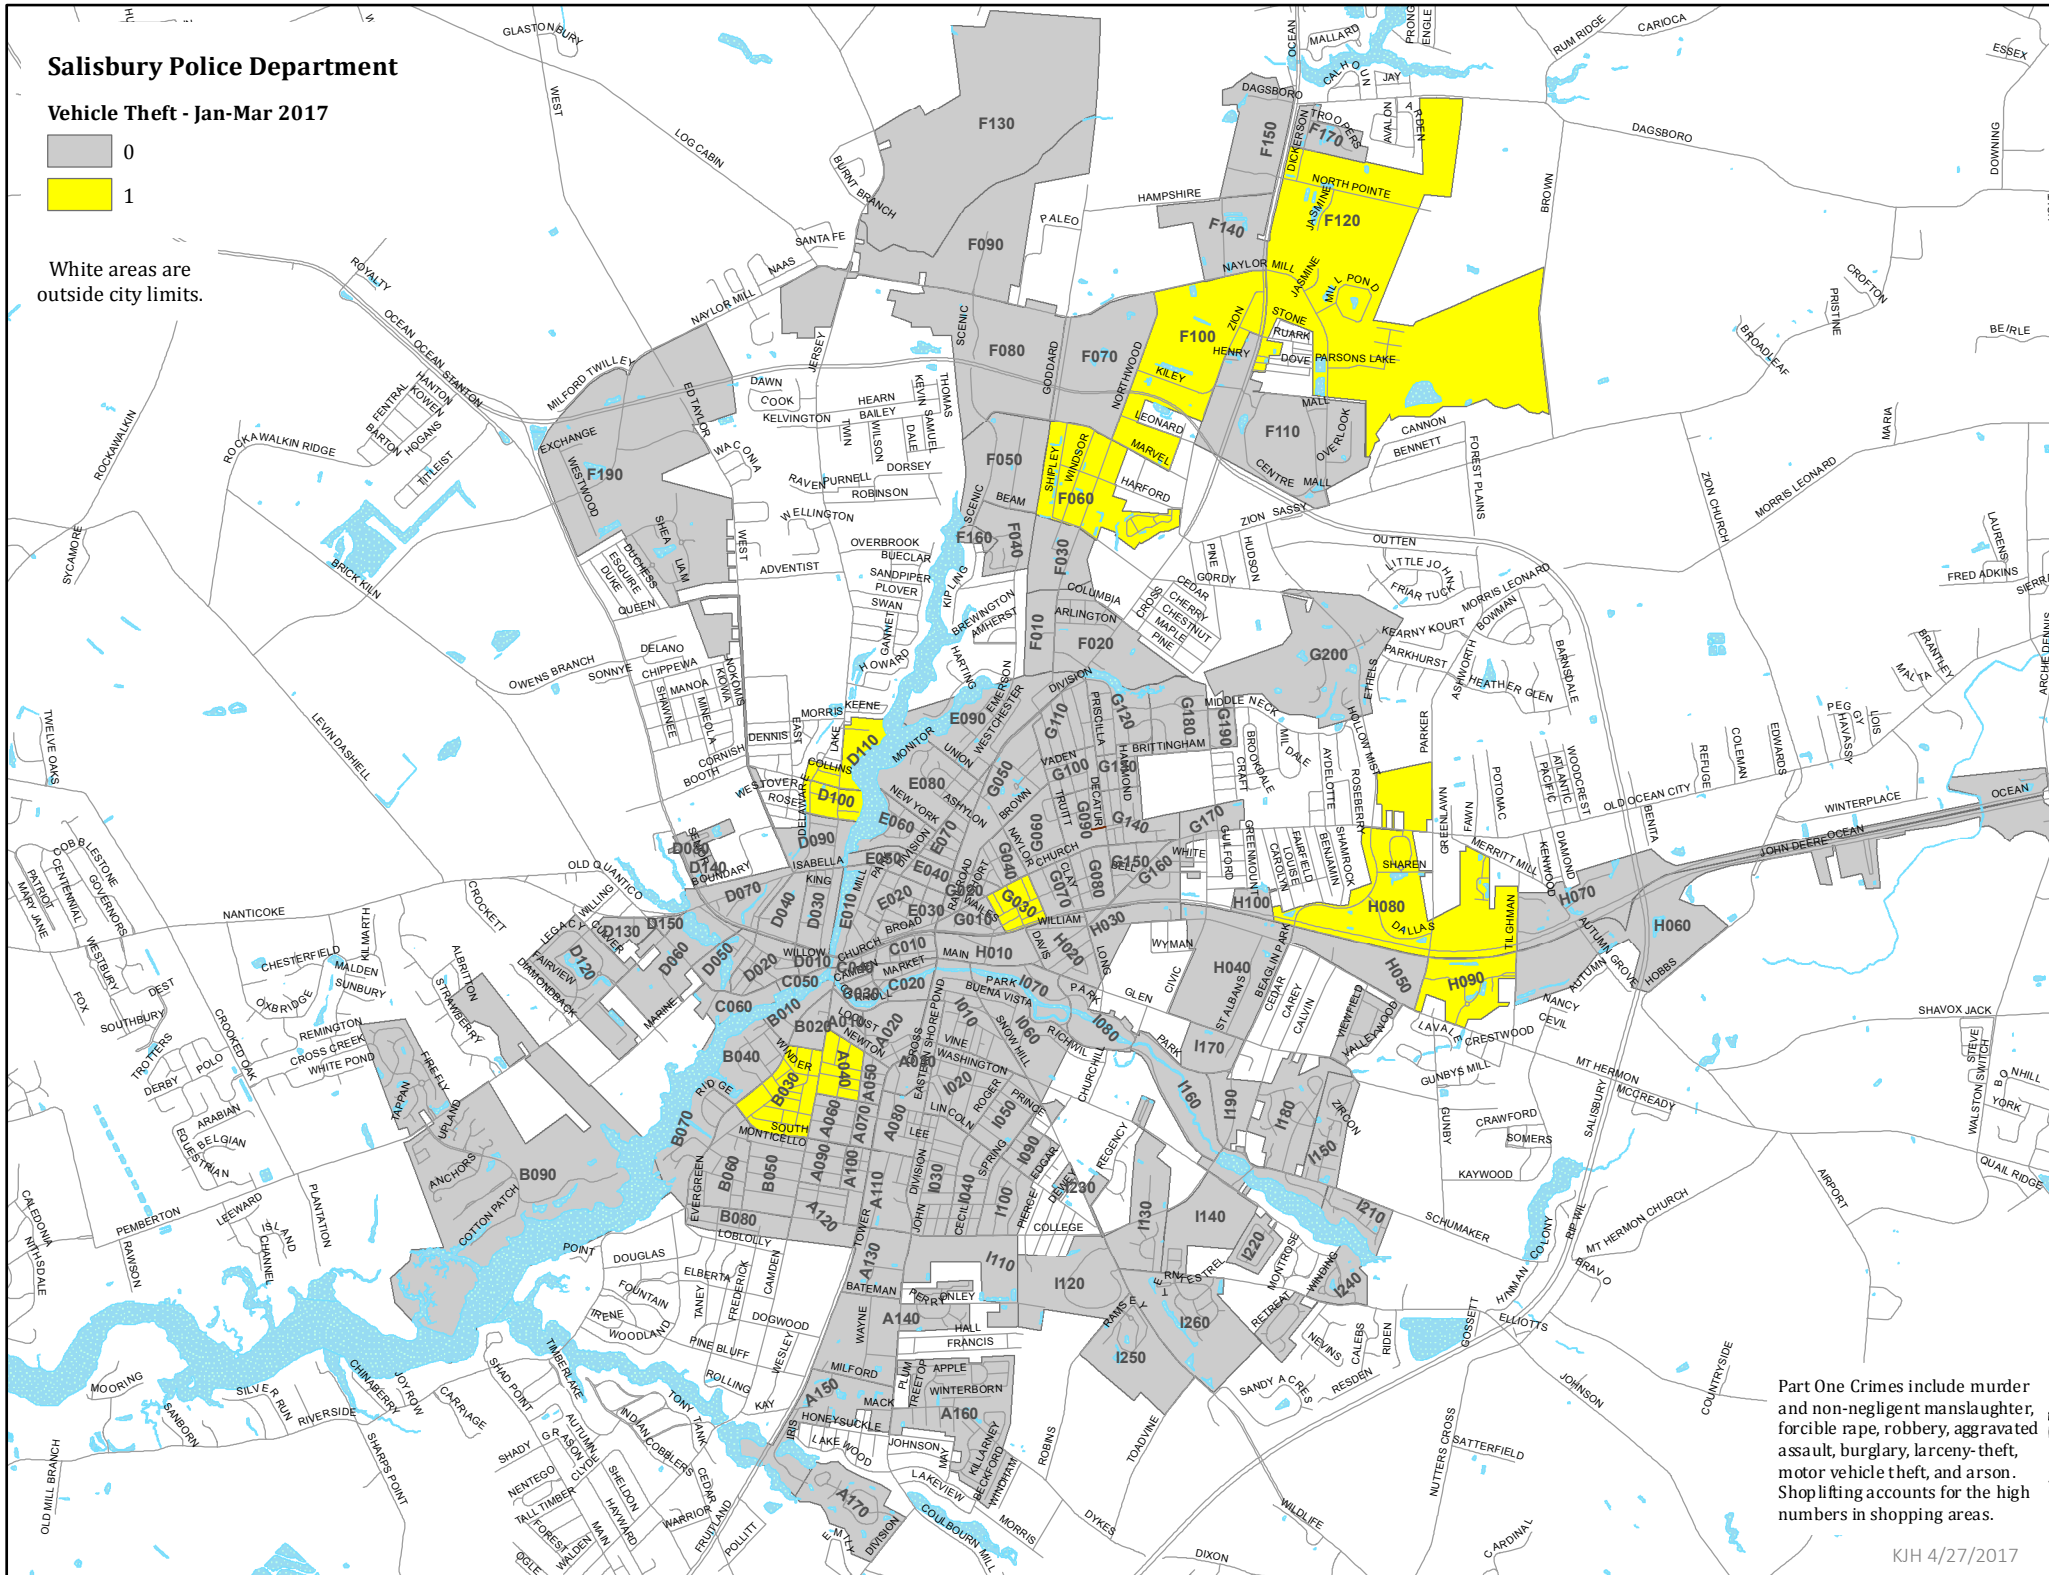

Salisbury Police Department

Vehicle Theft - Jan-Mar 2017

White areas are outside city limits.

Part One Crimes include murder and non-negligent manslaughter, forcible rape, robbery, aggravated assault, burglary, larceny-theft, motor vehicle theft, and arson. Shoplifting accounts for the high numbers in shopping areas.