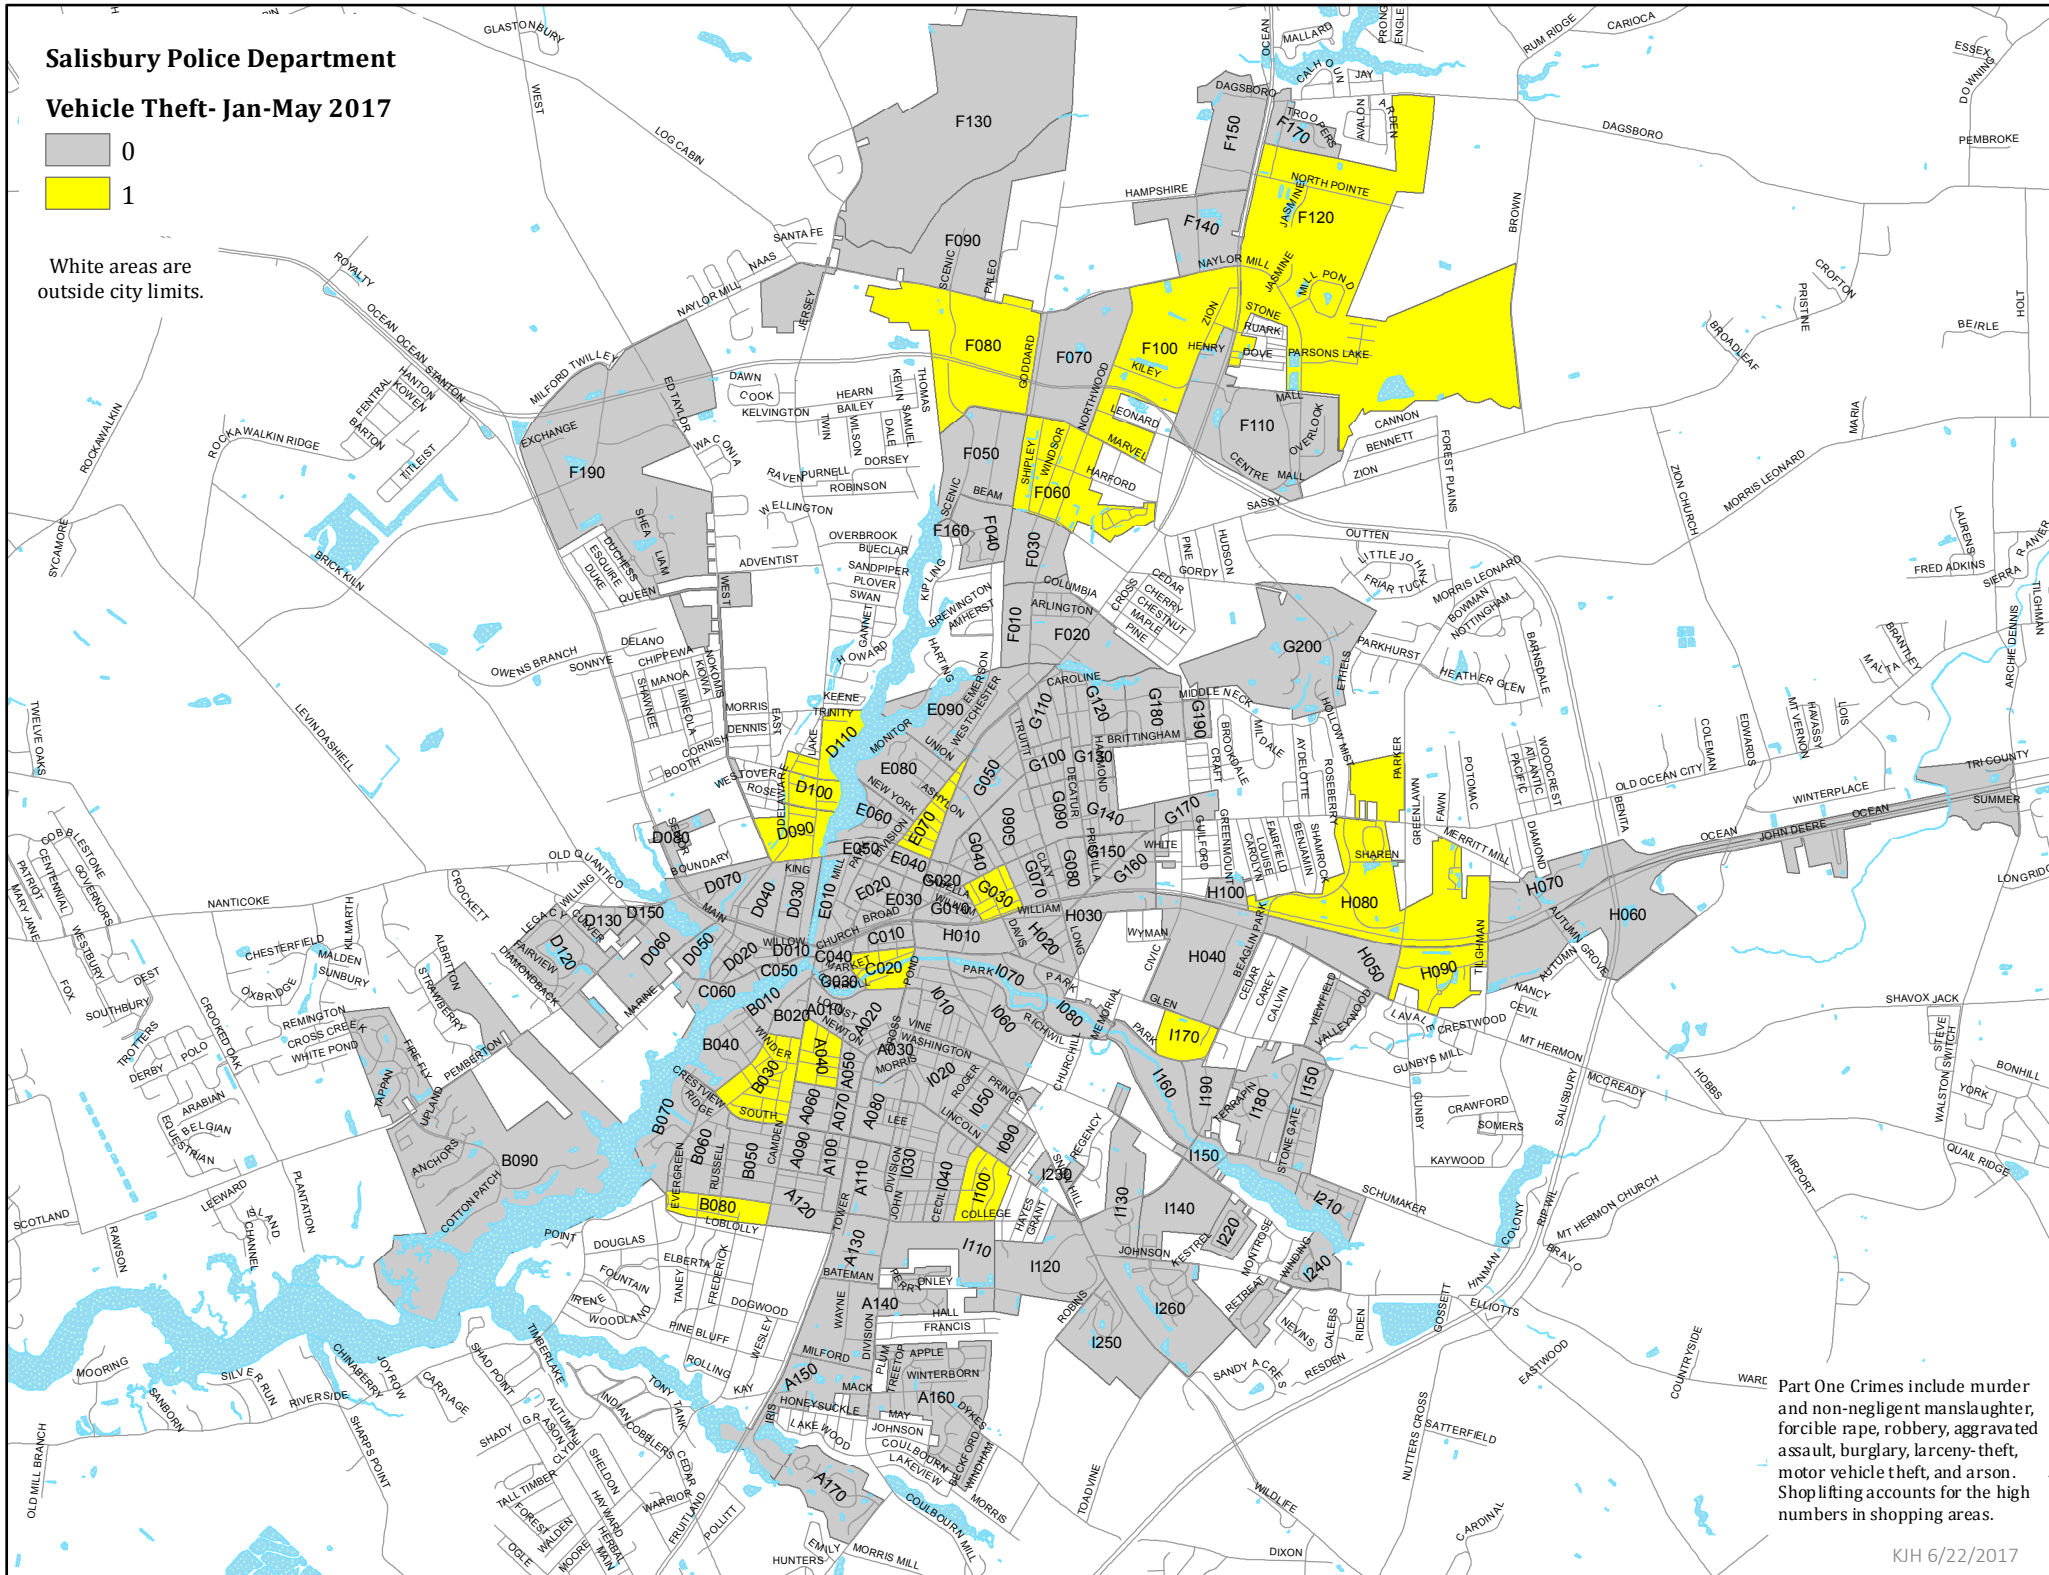

# Salisbury Police Department

## Vehicle Theft- Jan-May 2017

White areas are outside city limits.

Part One Crimes include murder and non-negligent manslaughter, forcible rape, robbery, aggravated assault, burglary, larceny-theft, motor vehicle theft, and arson. Shoplifting accounts for the high numbers in shopping areas.