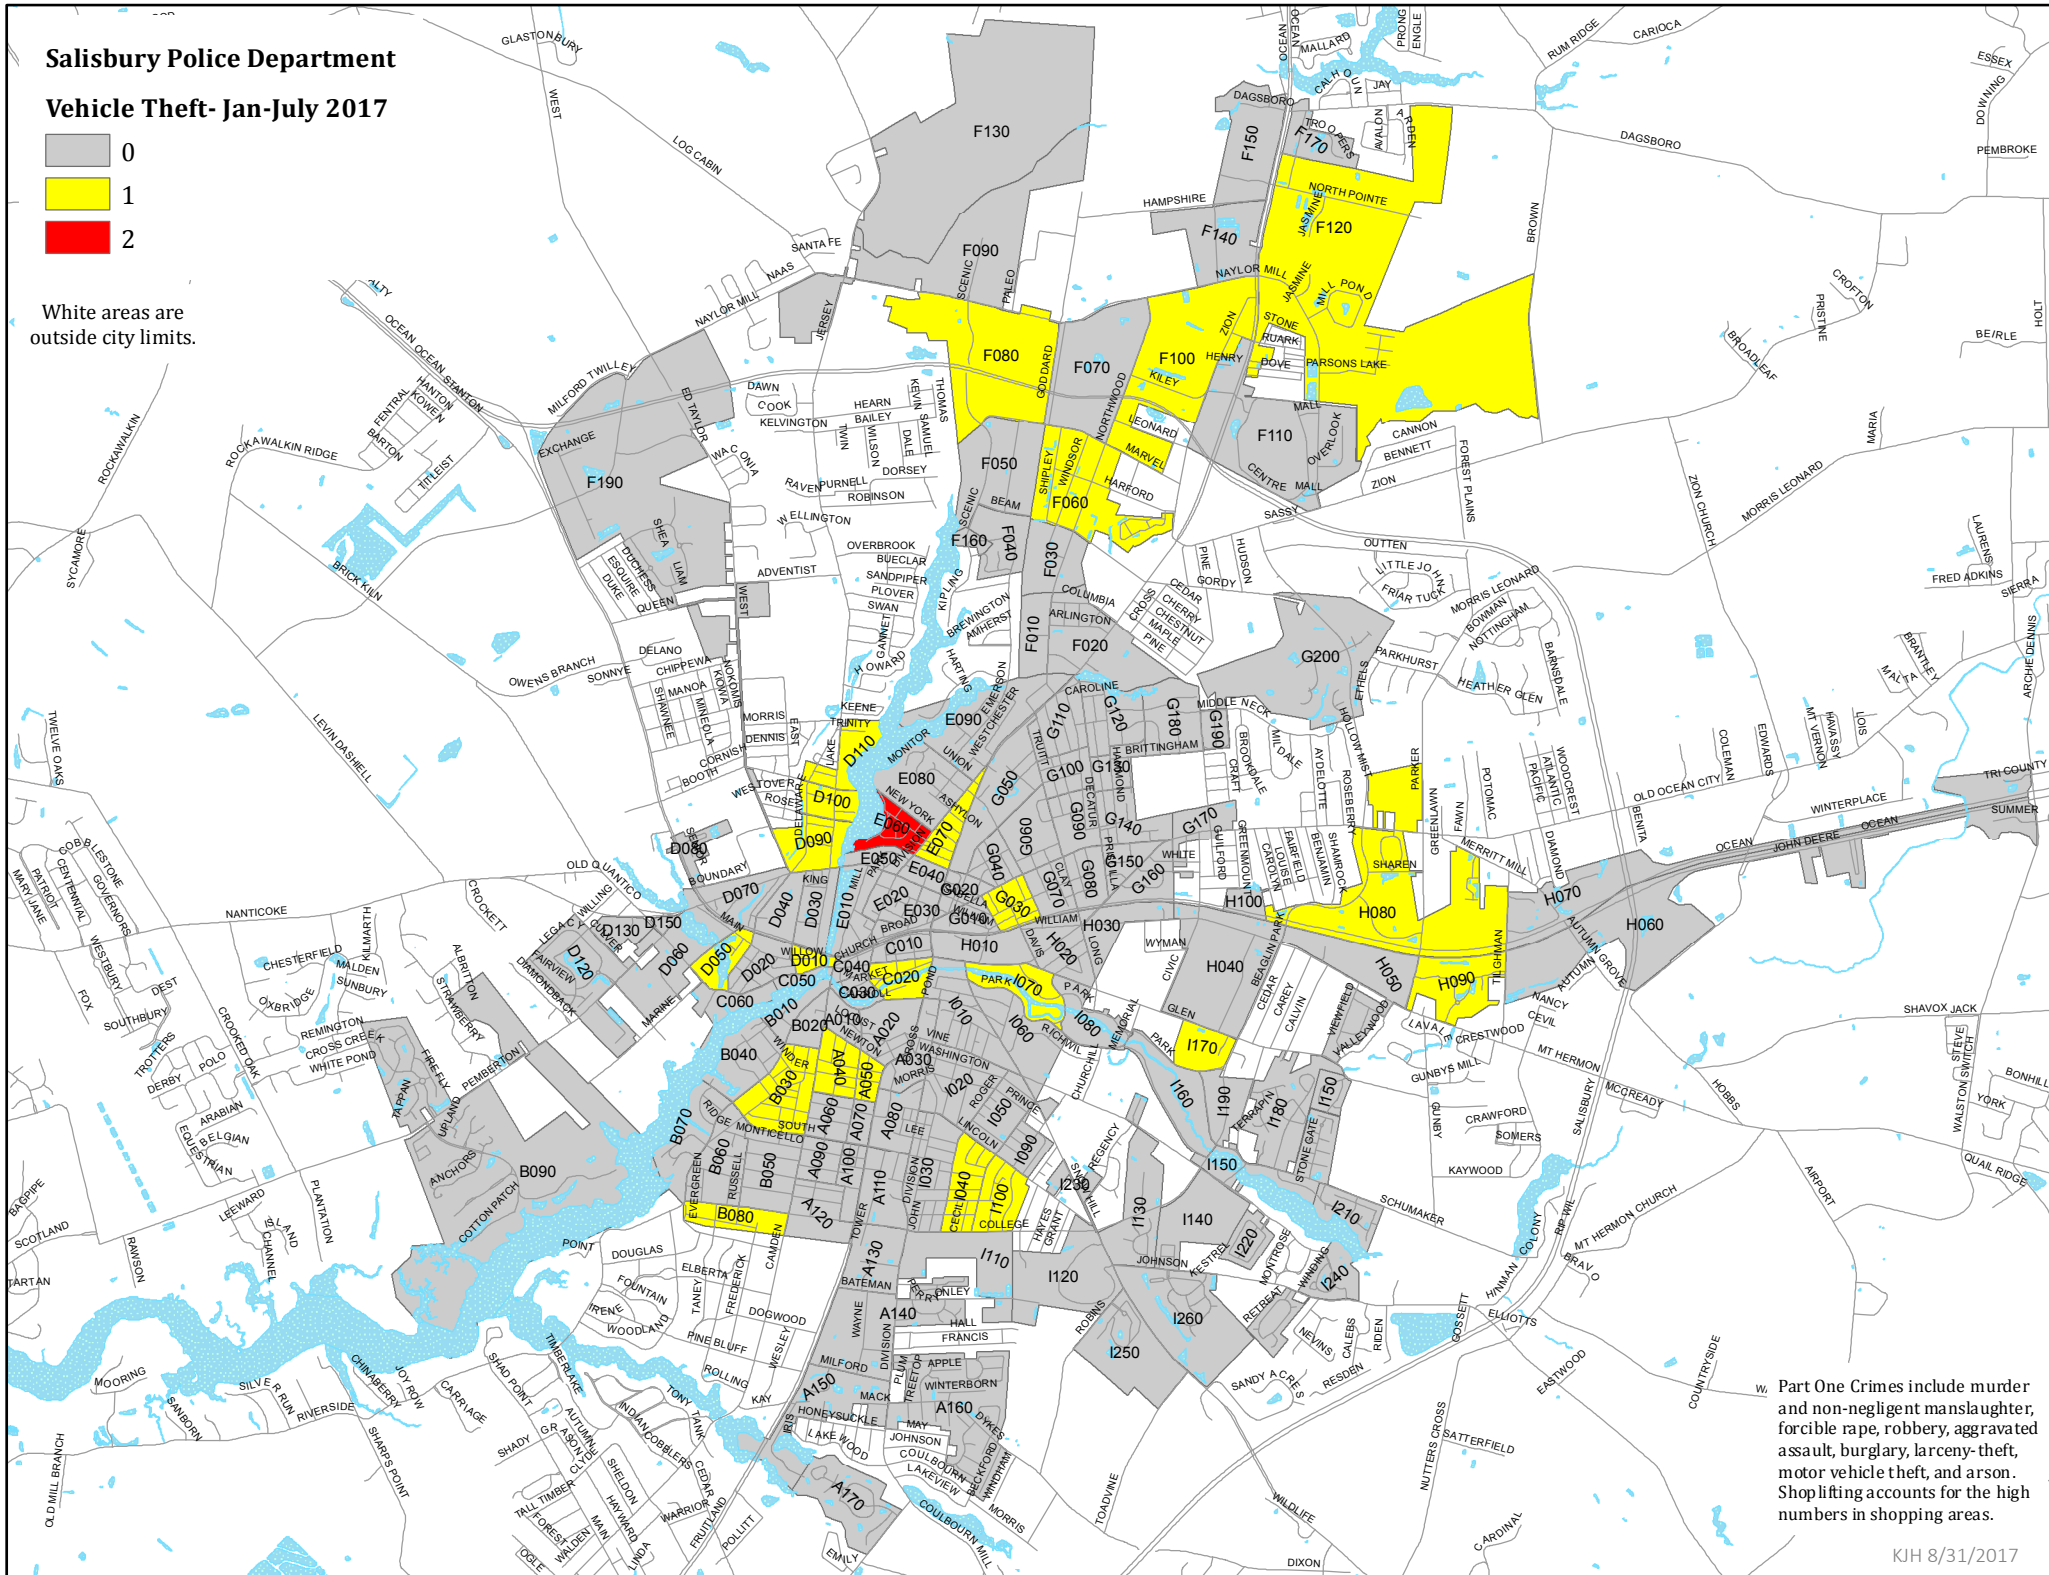

# Salisbury Police Department

## Vehicle Theft- Jan-July 2017

White areas are outside city limits.

w. Part One Crimes include murder and non-negligent manslaughter, forcible rape, robbery, aggravated assault, burglary, larceny-theft, motor vehicle theft, and arson. Shoplifting accounts for the high numbers in shopping areas.