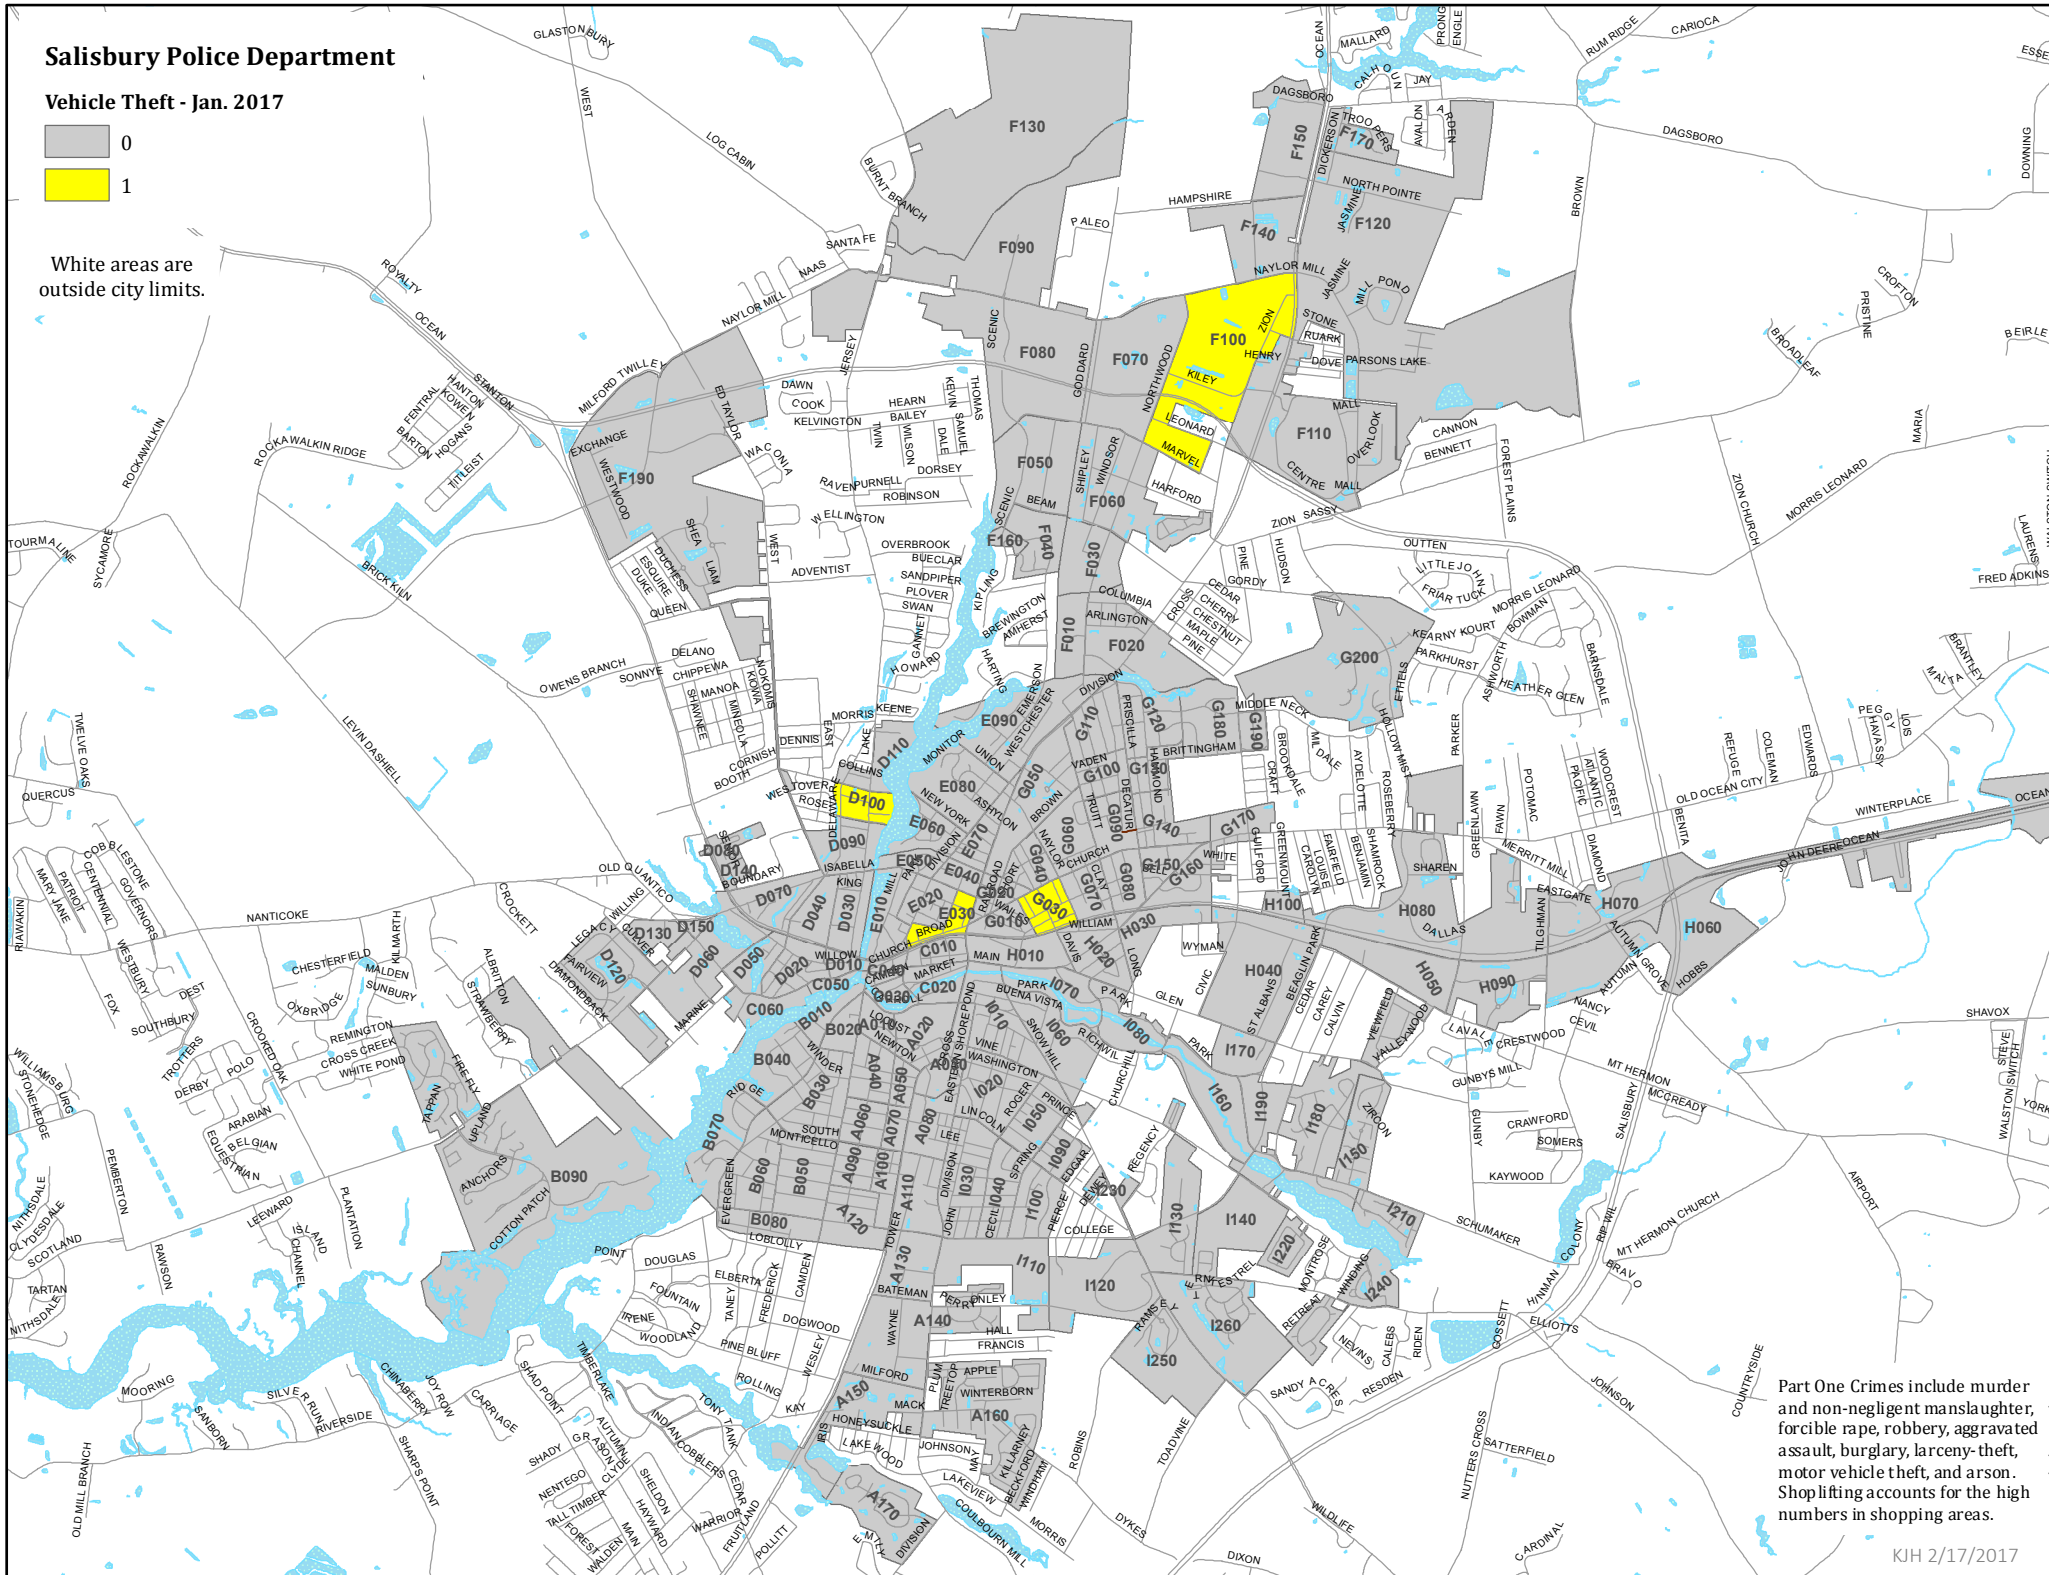

Salisbury Police Department

Vehicle Theft - Jan. 2017

White areas are outside city limits.

Part One Crimes include murder and non-negligent manslaughter, forcible rape, robbery, aggravated assault, burglary, larceny-theft, motor vehicle theft, and arson. Shopping areas accounts for the high numbers in shopping areas.